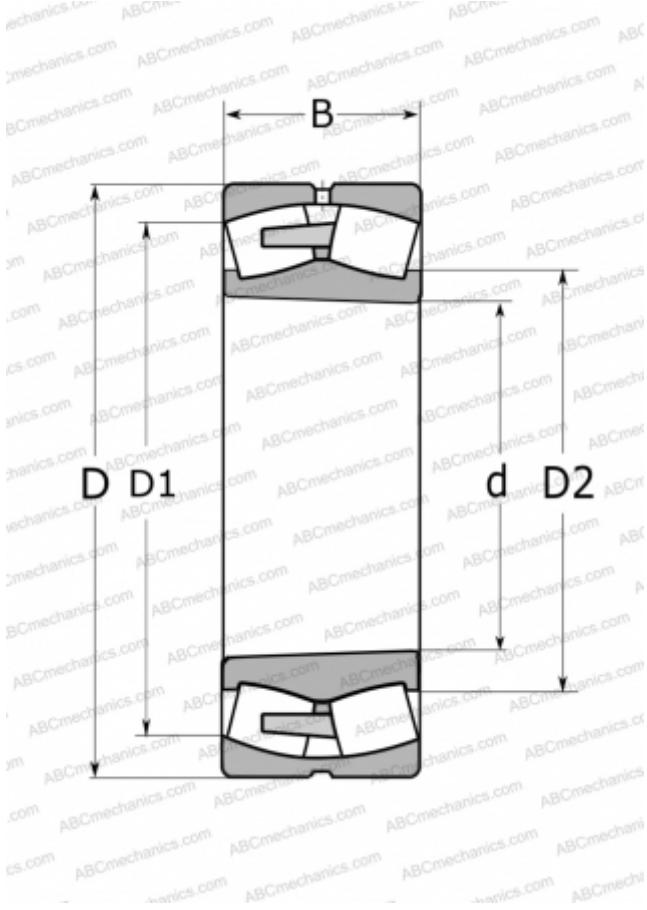

SB-22206-K McGill

Spherical roller bearings

TYPE: Roller bearings, Spherical, Double row, Radial, self-aligning, tapered bore

Technical specification

DIMENSIONS, MM

d	30,000
D	62,000
B	20,000

MANUFACTURER

[McGill](#)