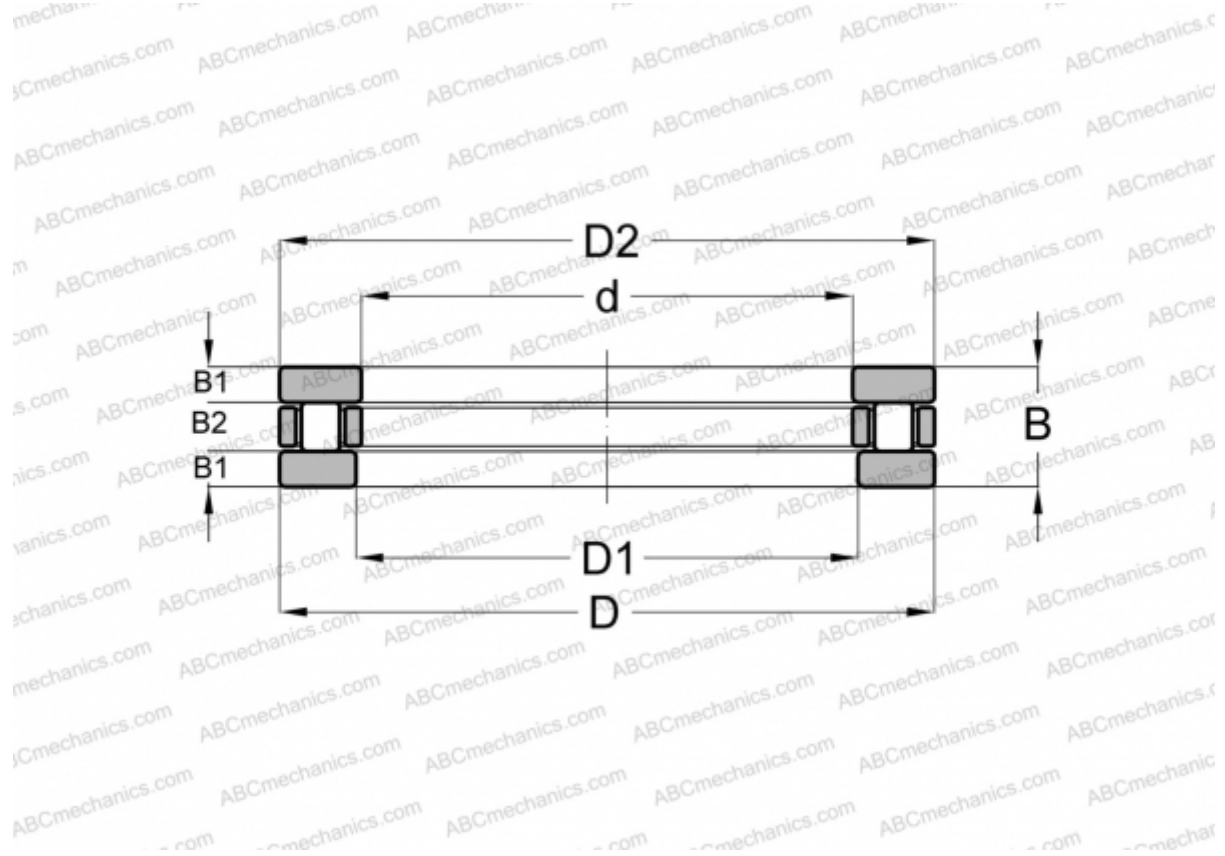

81102TVPB KOYO

Cylindrical roller thrust bearings

TYPE: Roller bearings, Thrust roller bearing, Cylindrical, Single direction

Technical specification

DIMENSIONS, MM

d	15,000
D	28,000
D1	16,000
D2	28,000
B	9,000
B1	2,750
B2	3,500