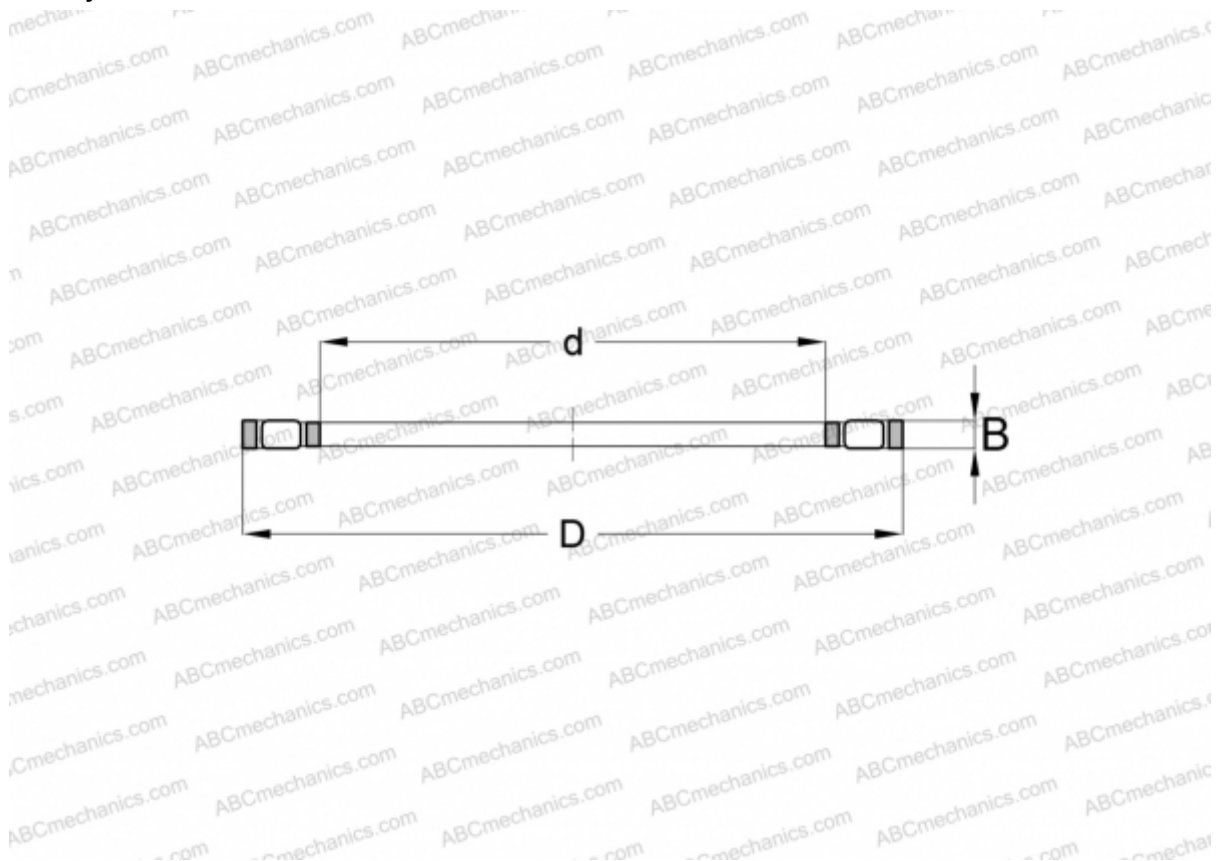

K 81103TVPB KOYO

Cylindrical roller thrust bearings

TYPE: Roller bearings, Thrust roller bearing, Cylindrical, Single direction, thrust cylindrical roller and cage assembly

Technical specification

DIMENSIONS, MM