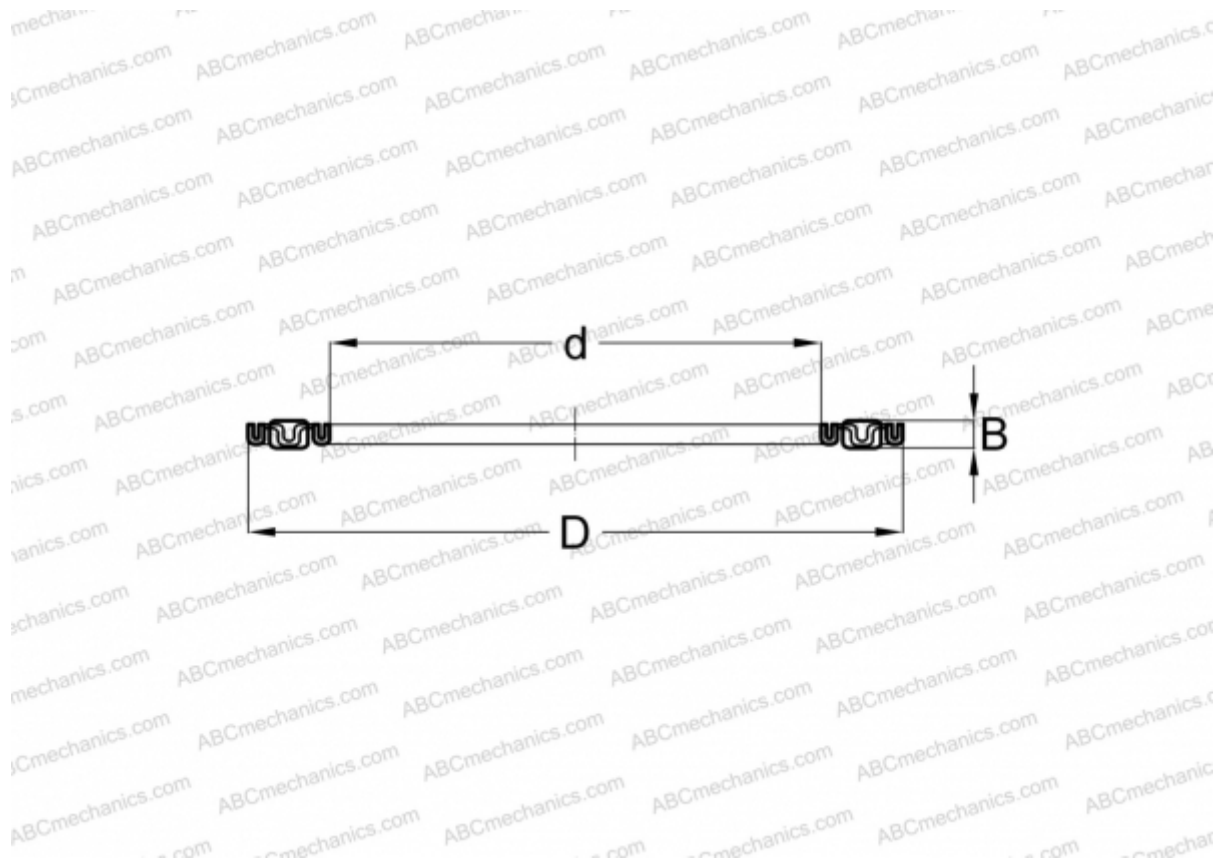

## AXK0414-TV FAG

Needle roller thrust bearings

TYPE: Roller bearings, Thrust roller bearing, Needle, Needle roller and cage assemblies, single direction

### Technical specification

#### DIMENSIONS, MM

d	4,000
D	14,000
B	2,000

**MANUFACTURER** [FAG](#)