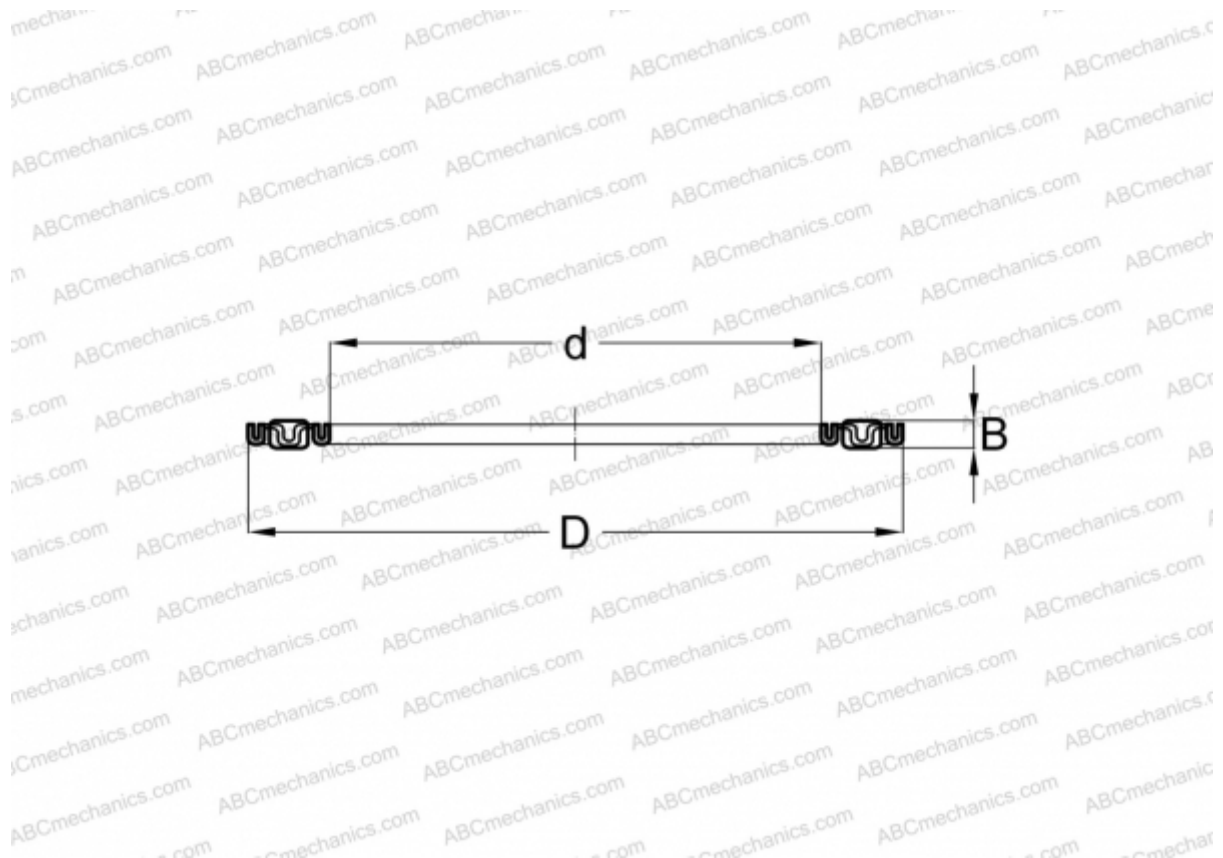

AXK0515-TV FAG

Needle roller thrust bearings

TYPE: Roller bearings, Thrust roller bearing, Needle, Needle roller and cage assemblies, single direction

Technical specification

DIMENSIONS, MM

d	5,000
D	16,000
B	2,000