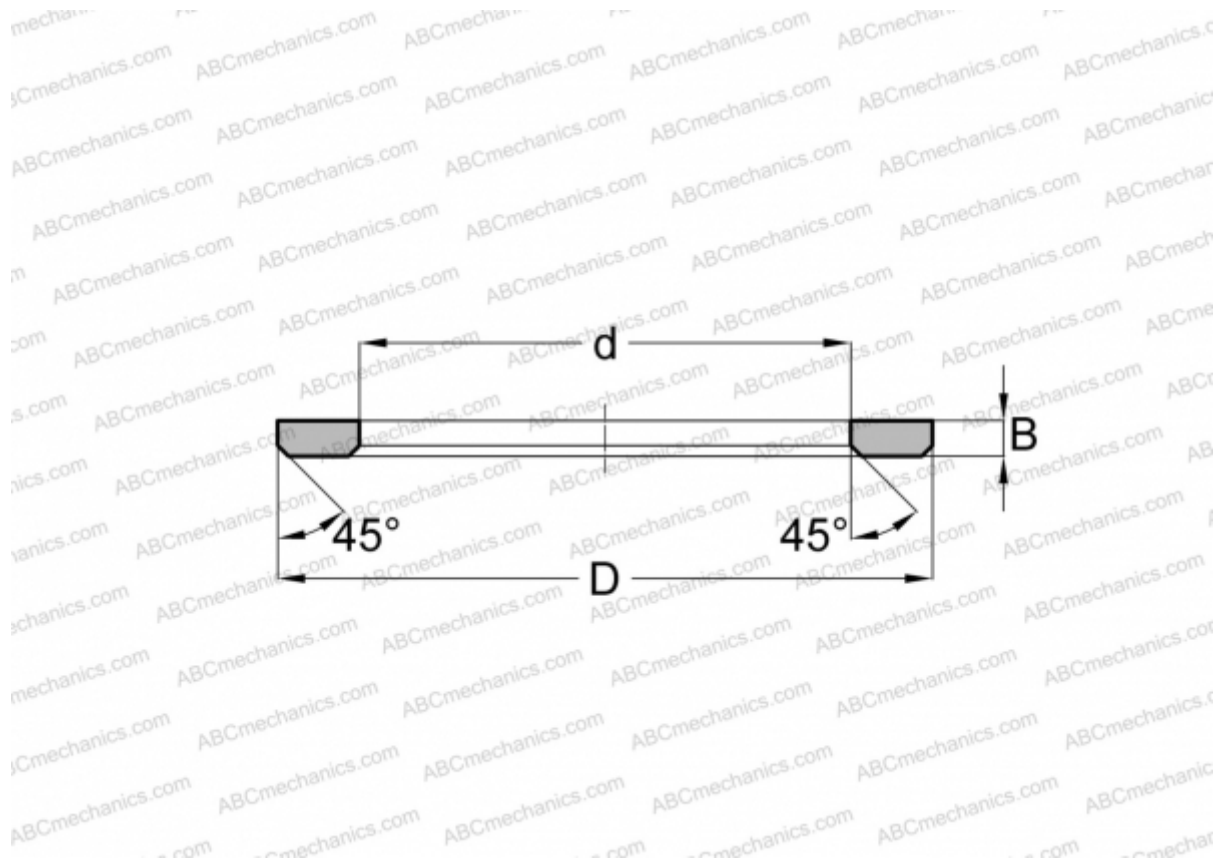

AS0515 SKF

Axial bearing washer

TYPE: Rolling bearing parts and accessories, Rolling elements, Axial bearing washers, Type AS, suitable for AXK AND K811..

Technical specification

DIMENSIONS, MM

d	5,000
D	15,000
B	1,000