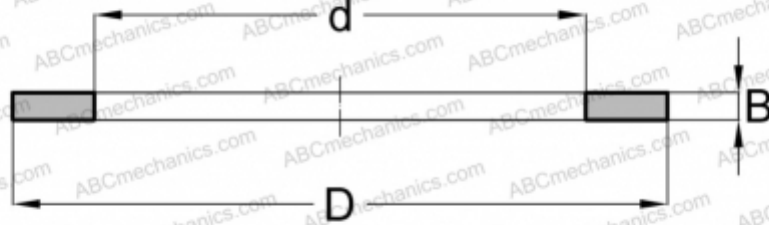

## GS 81107 KOYO

Axial bearing washer

TYPE: Rolling bearing parts and accessories, Rolling elements, Axial bearing washers, Housing locating washers GS

### Technical specification

#### DIMENSIONS, MM

d	37,000
D	52,000
B	3,500

**MANUFACTURER** [KOYO](#)