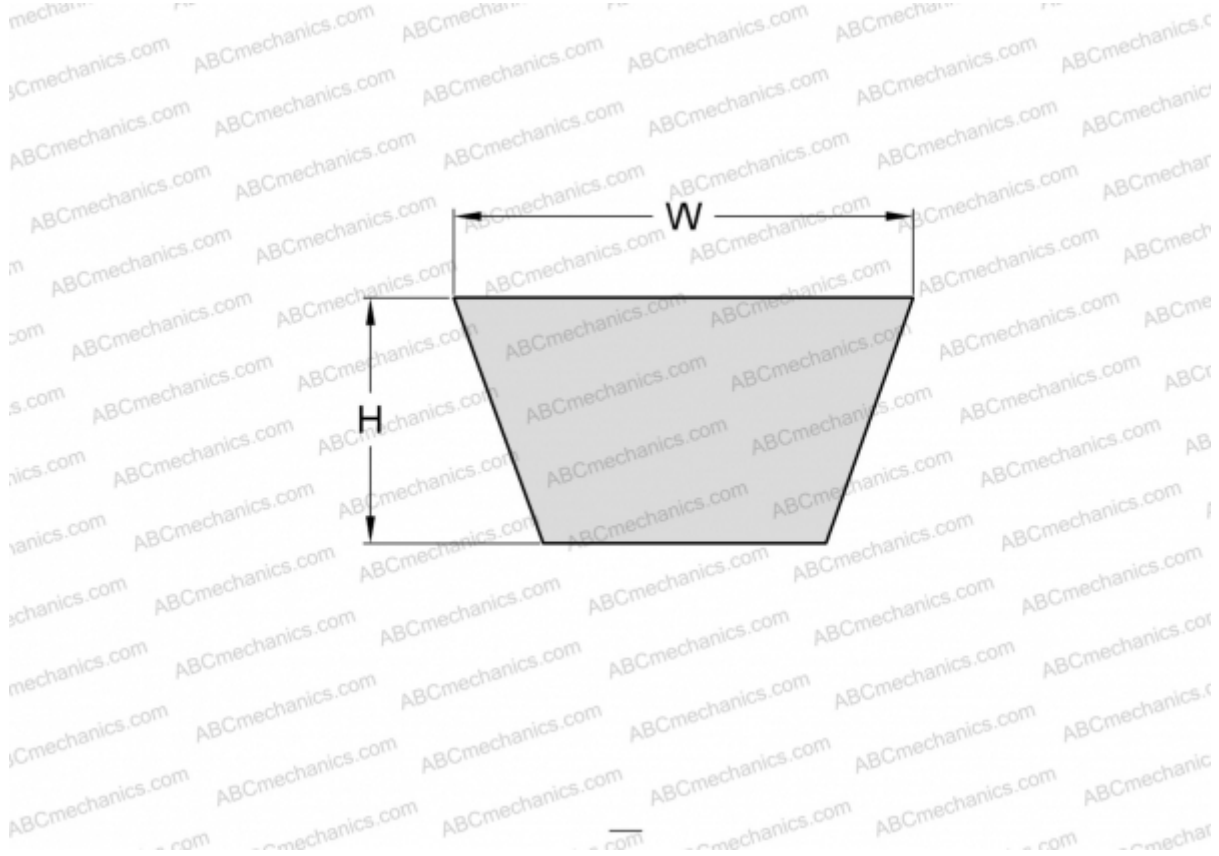

PHG Z25 SKF

Wrapped classical belt

TYPE: V- belts, Classical, Wrapped, Section 10/Z (SKF)

Technical specification

DIMENSIONS, MM

Estimated length	650,000
Inner length	635,000
Width, W	10,000
Height, H	6,000