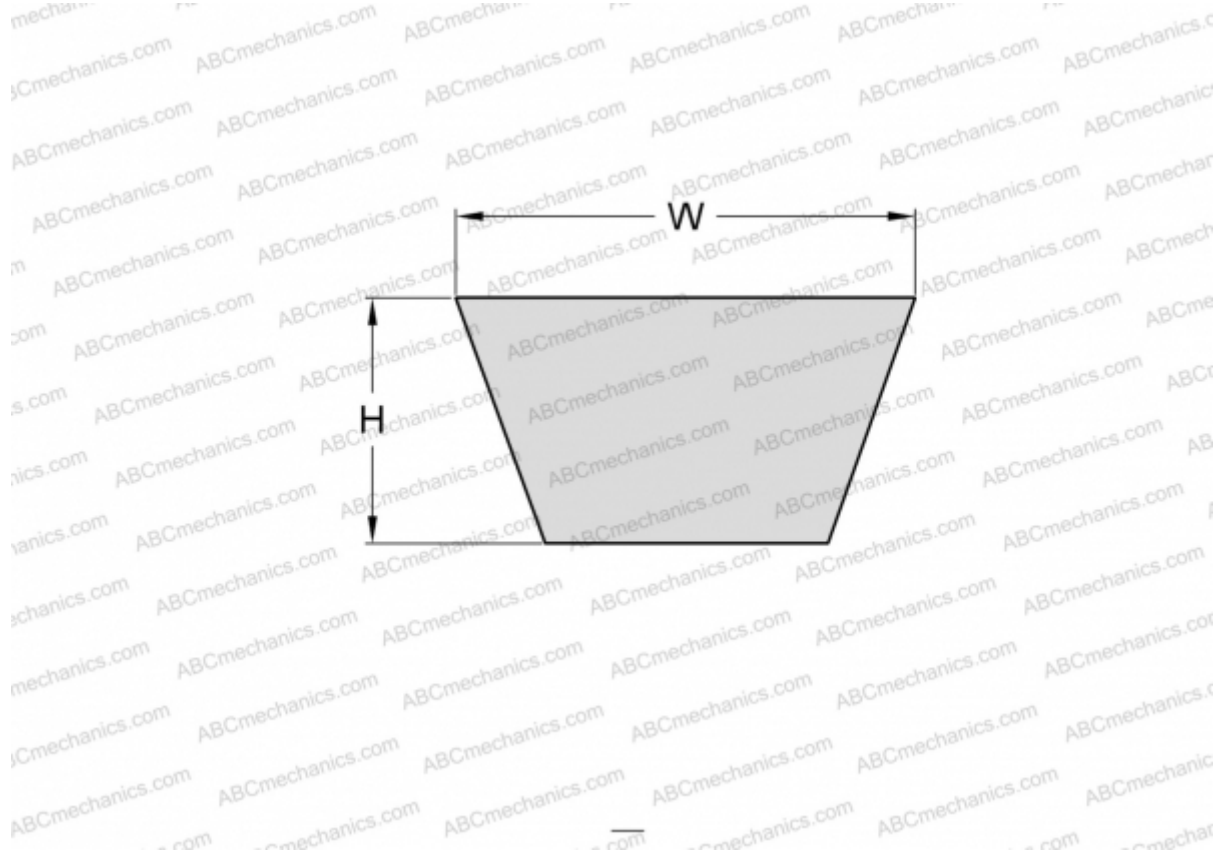

PHG Z26 SKF

Wrapped classical belt

TYPE: V- belts, Classical, Wrapped, Section 10/Z (SKF)

Technical specification

DIMENSIONS, MM

Estimated length	680,000
Inner length	660,000
Width, W	10,000
Height, H	6,000