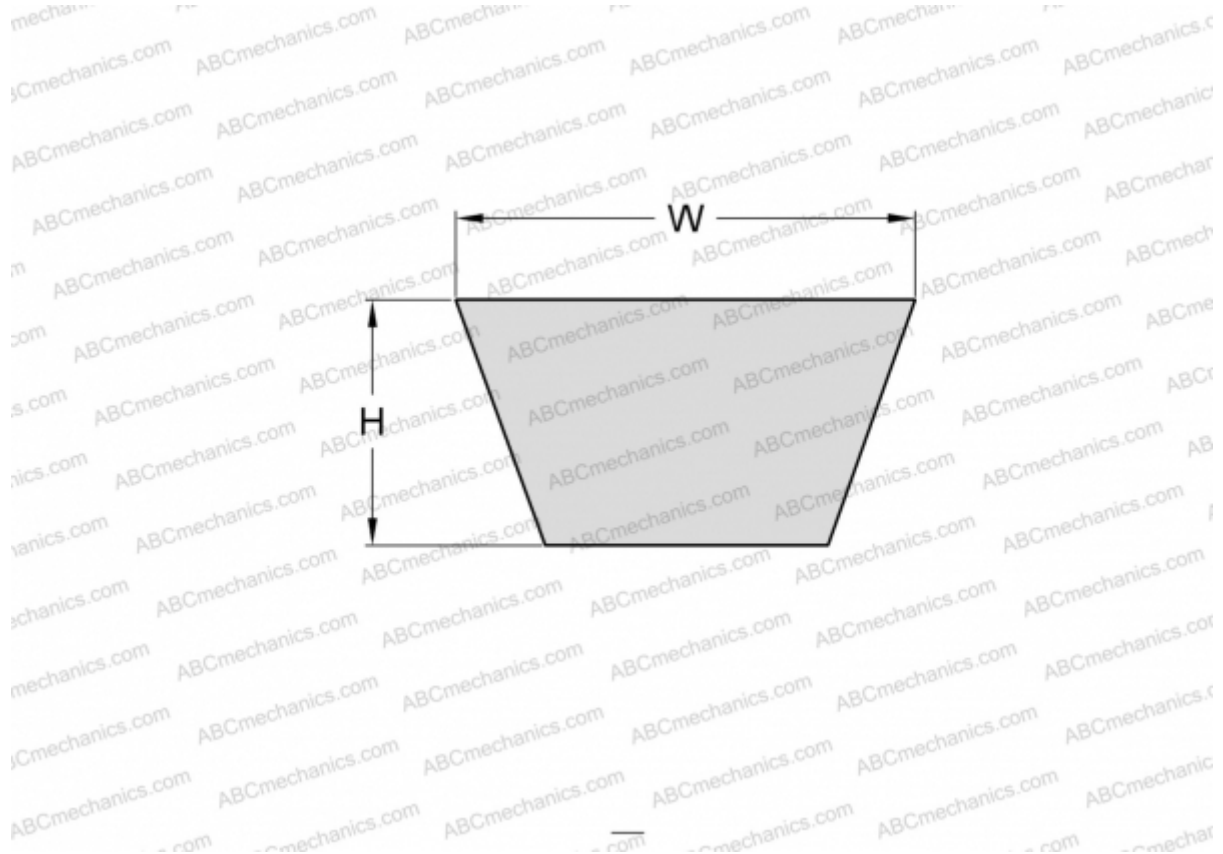

PHG Z27 SKF

Wrapped classical belt

TYPE: V- belts, Classical, Wrapped, Section 10/Z (SKF)

Technical specification

DIMENSIONS, MM

| | |
|------------------|---------|
| Estimated length | 700,000 |
| Inner length | 686,000 |
| Width, W | 10,000 |
| Height, H | 6,000 |