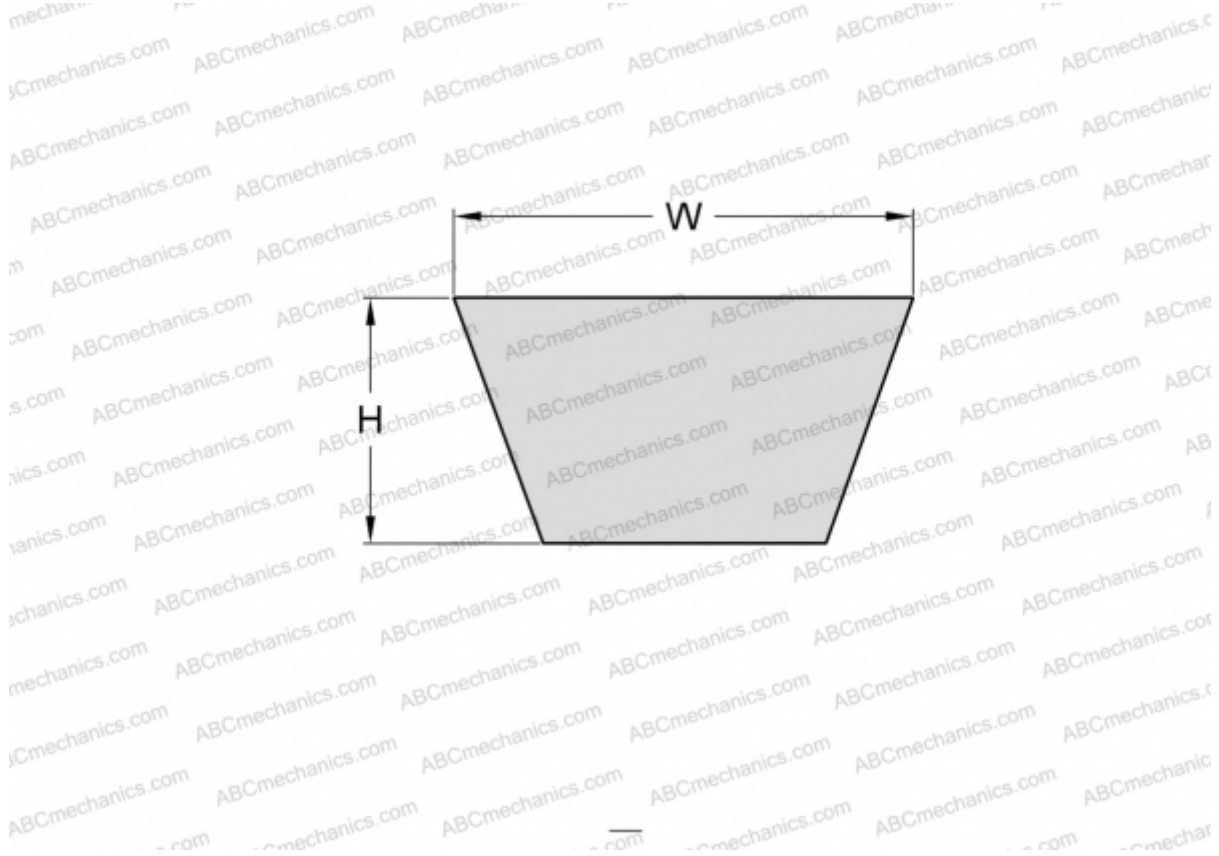

PHG Z37 SKF

Wrapped classical belt

TYPE: V- belts, Classical, Wrapped, Section 10/Z (SKF)

Technical specification

DIMENSIONS, MM

Estimated length	950,000
Inner length	940,000
Width, W	10,000
Height, H	6,000