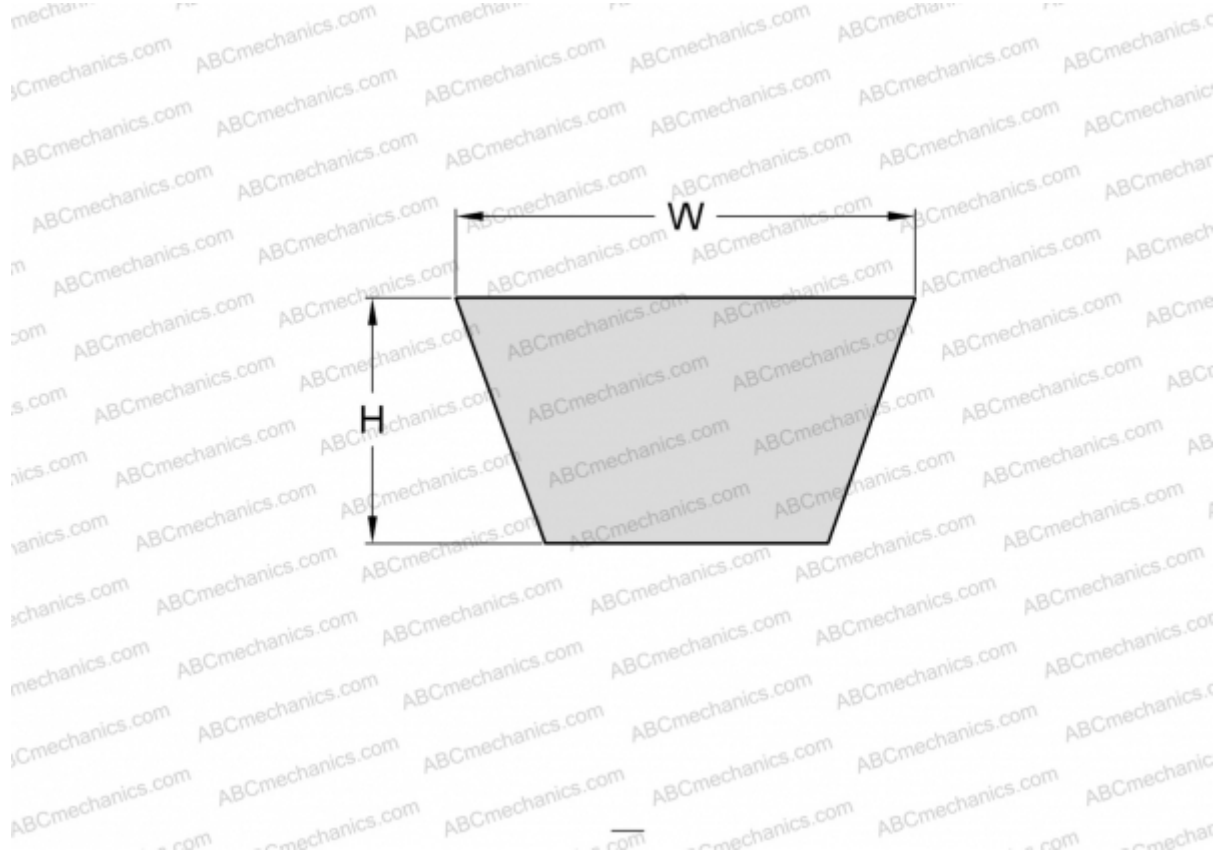

PHG Z49 SKF

Wrapped classical belt

TYPE: V- belts, Classical, Wrapped, Section 10/Z (SKF)

Technical specification

DIMENSIONS, MM

Estimated length	1270,000
Inner length	1245,000
Width, W	10,000
Height, H	6,000