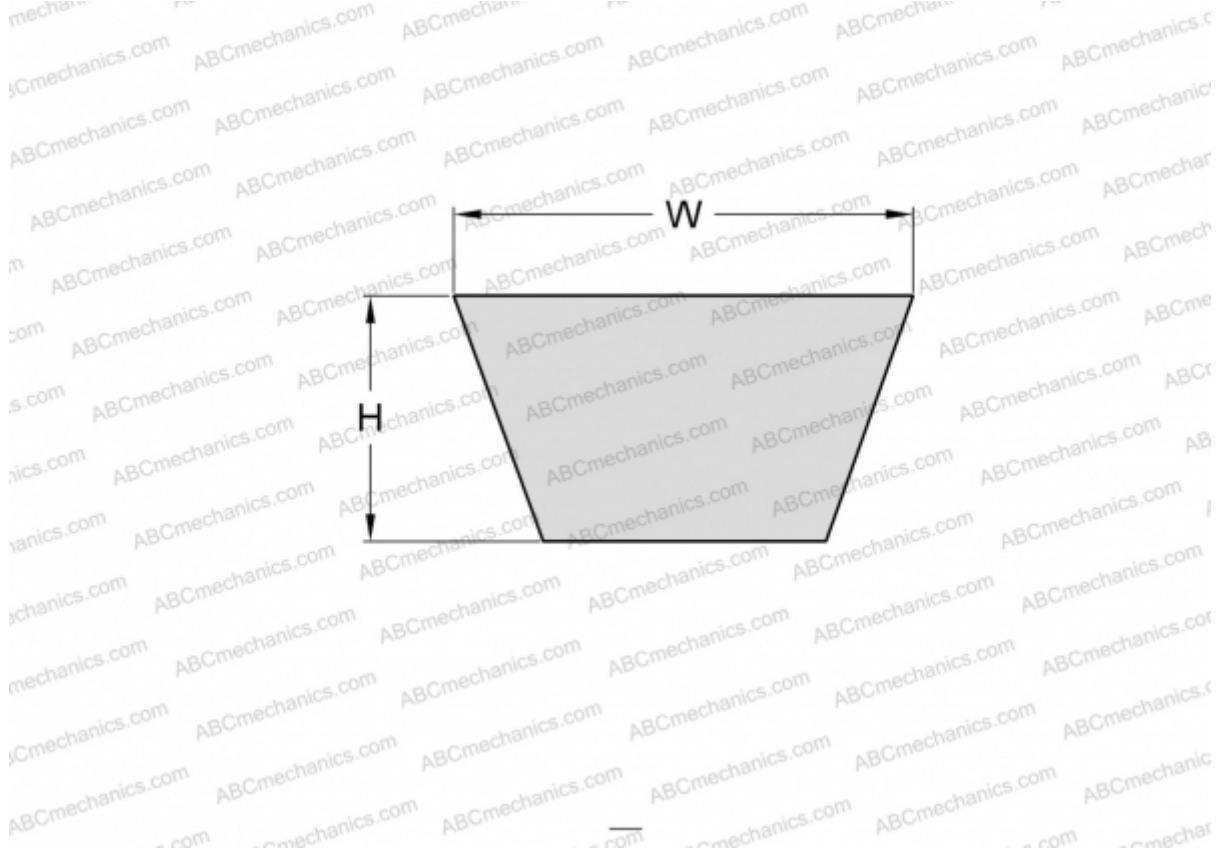

PHG Z50 SKF

Wrapped classical belt

TYPE: V- belts, Classical, Wrapped, Section 10/Z (SKF)

Technical specification

DIMENSIONS, MM

Estimated length	1290,000
Inner length	1270,000
Width, W	10,000
Height, H	6,000