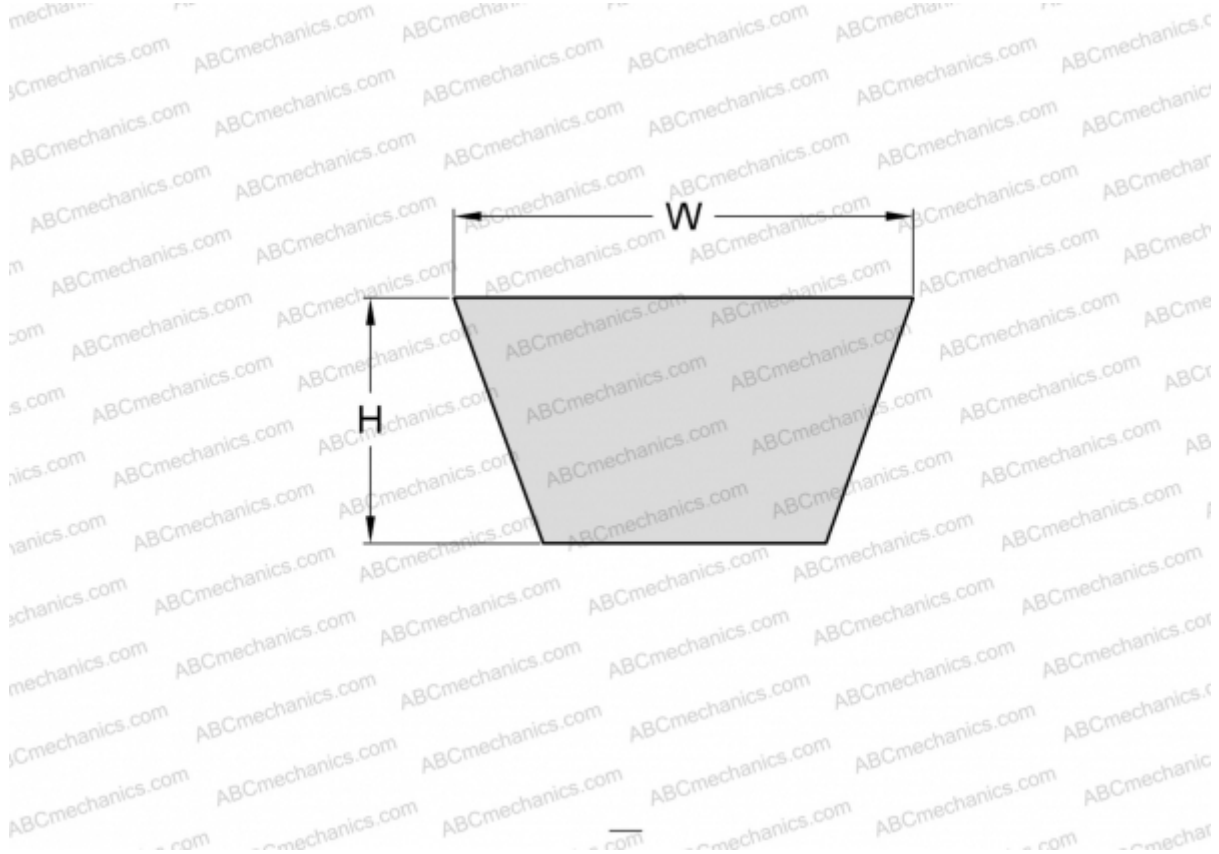

PHG Z56 SKF

Wrapped classical belt

TYPE: V- belts, Classical, Wrapped, Section 10/Z (SKF)

Technical specification

DIMENSIONS, MM

Estimated length	1440,000
Inner length	1422,000
Width, W	10,000
Height, H	6,000