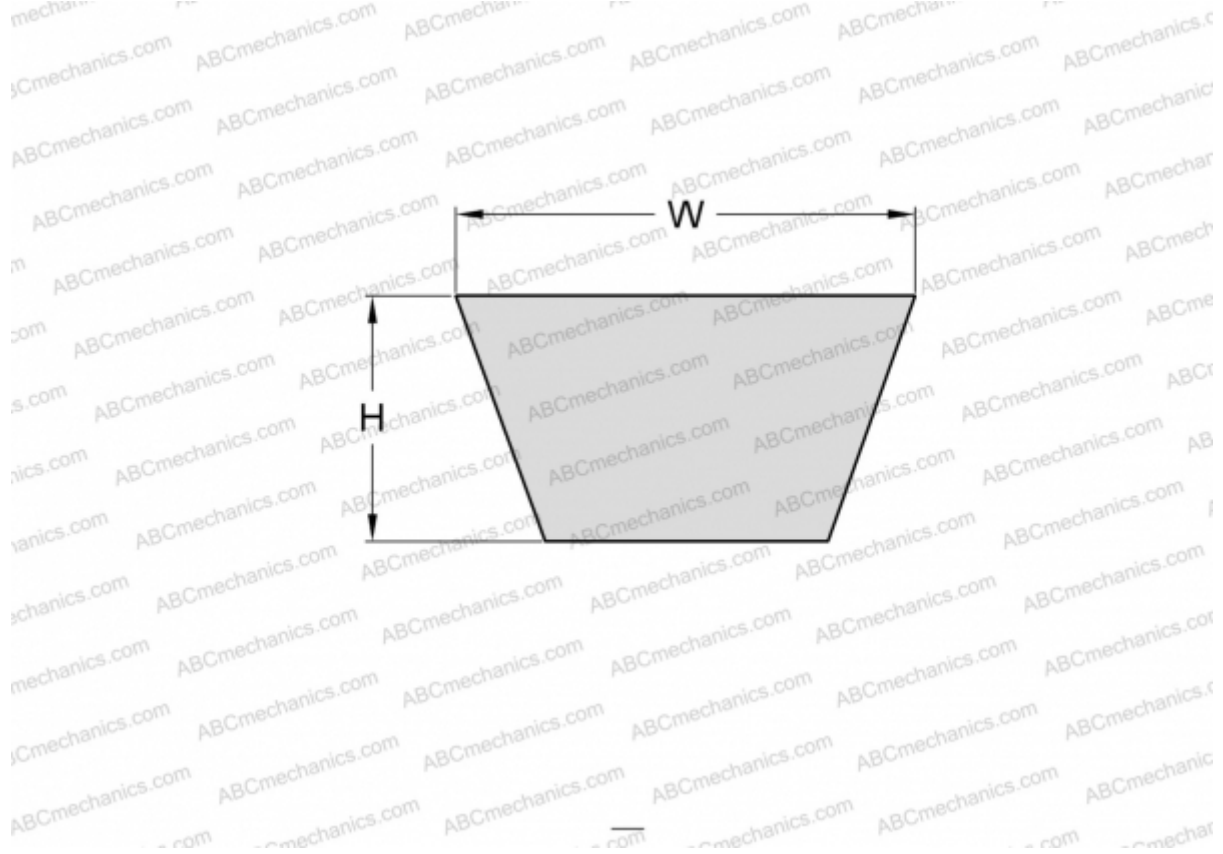

## PHG Z62 SKF

Wrapped classical belt

TYPE: V- belts, Classical, Wrapped, Section 10/Z (SKF)

### Technical specification

#### DIMENSIONS, MM

Estimated length	1595,000
Inner length	1575,000
Width, W	10,000
Height, H	6,000