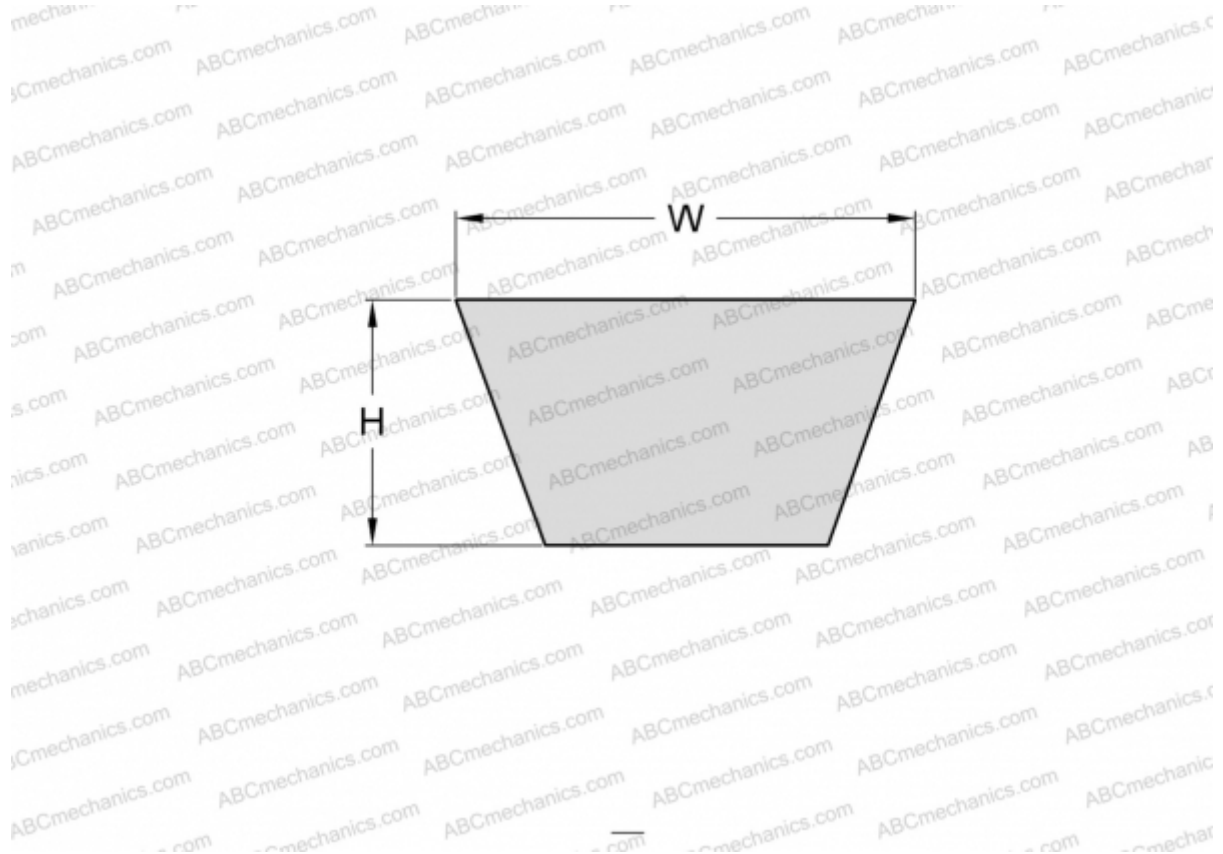

PHG Z68 SKF

Wrapped classical belt

TYPE: V- belts, Classical, Wrapped, Section 10/Z (SKF)

Technical specification

DIMENSIONS, MM

Estimated length	1750,000
Inner length	1727,000
Width, W	10,000
Height, H	6,000