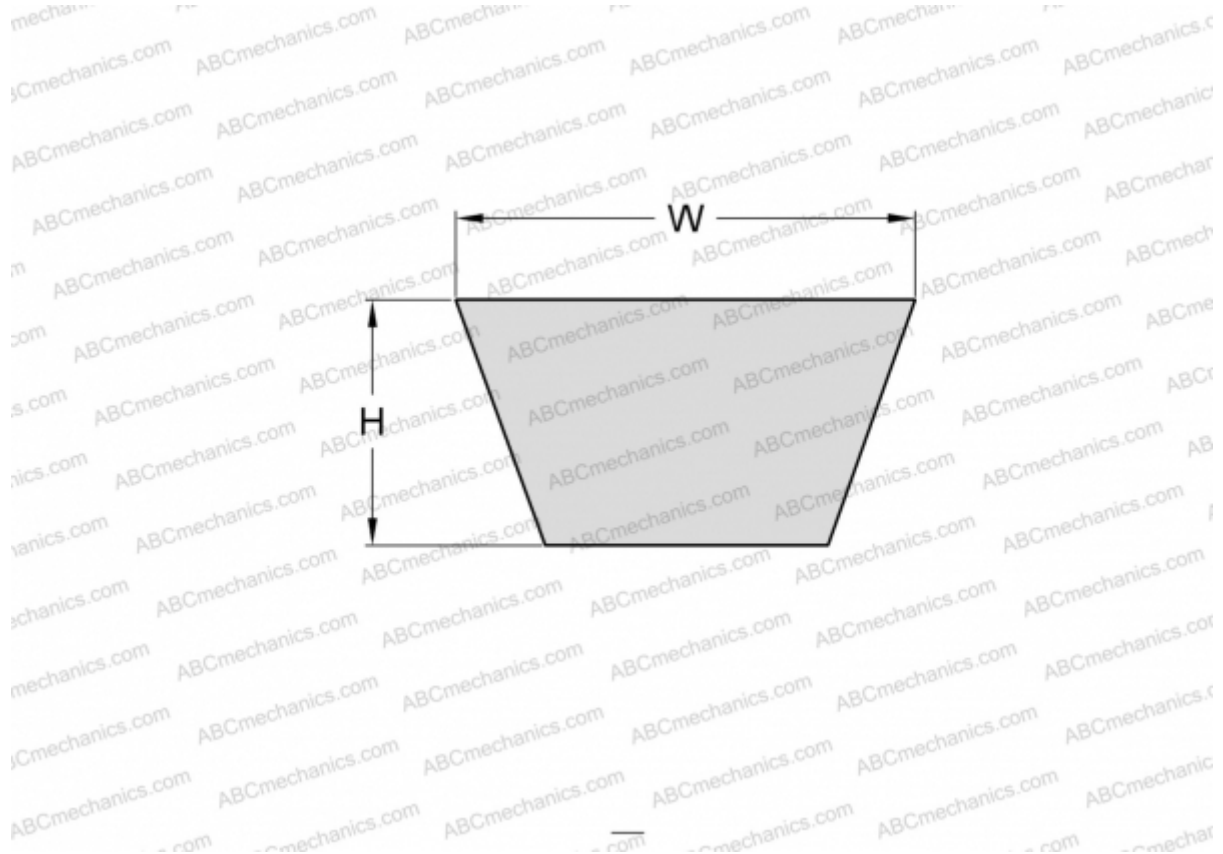

PHG Z69 SKF

Wrapped classical belt

TYPE: V- belts, Classical, Wrapped, Section 10/Z (SKF)

Technical specification

DIMENSIONS, MM

Estimated length	1770,000
Inner length	1753,000
Width, W	10,000
Height, H	6,000