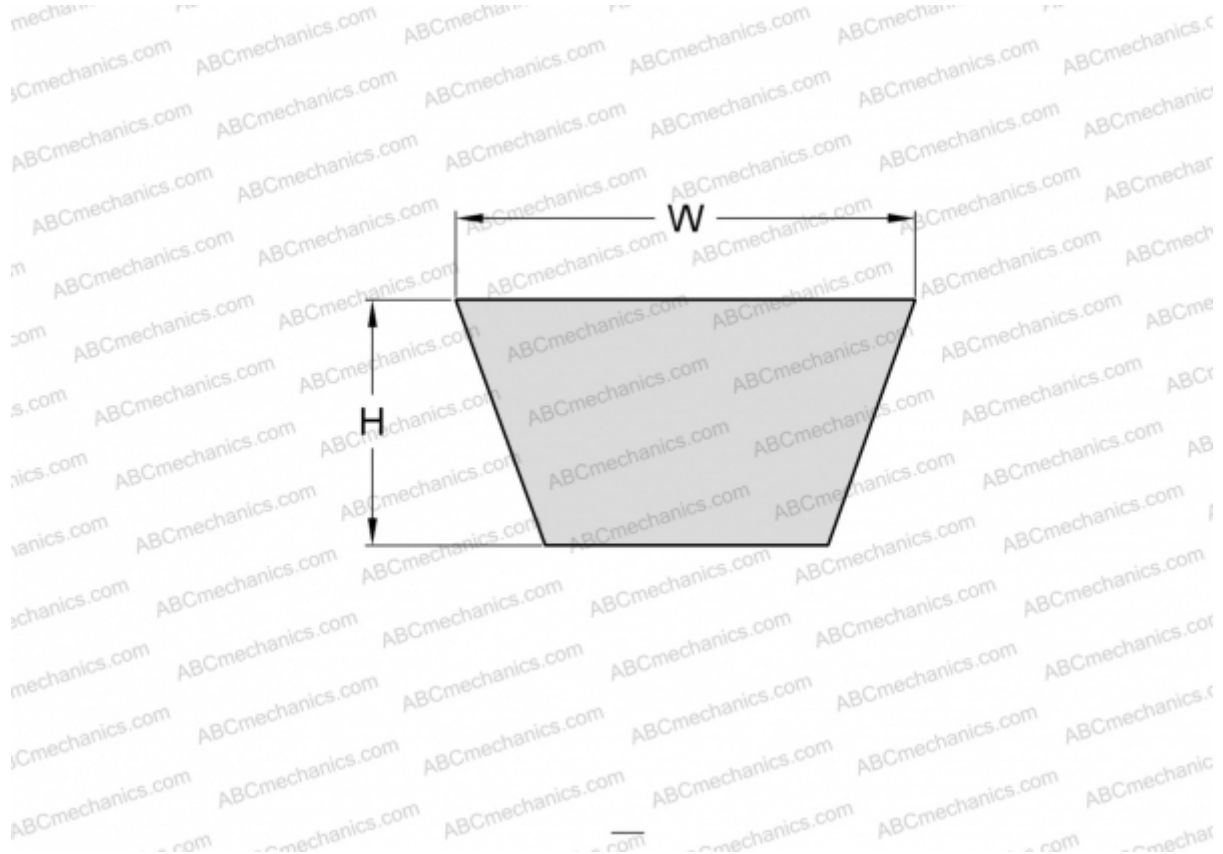

PHG A68 SKF

Wrapped classical belt

TYPE: V- belts, Classical, Wrapped, Section 13/A (SKF)

Technical specification

DIMENSIONS, MM

Estimated length	1760,000
Inner length	1727,000
Width, W	13,000
Height, H	8,000