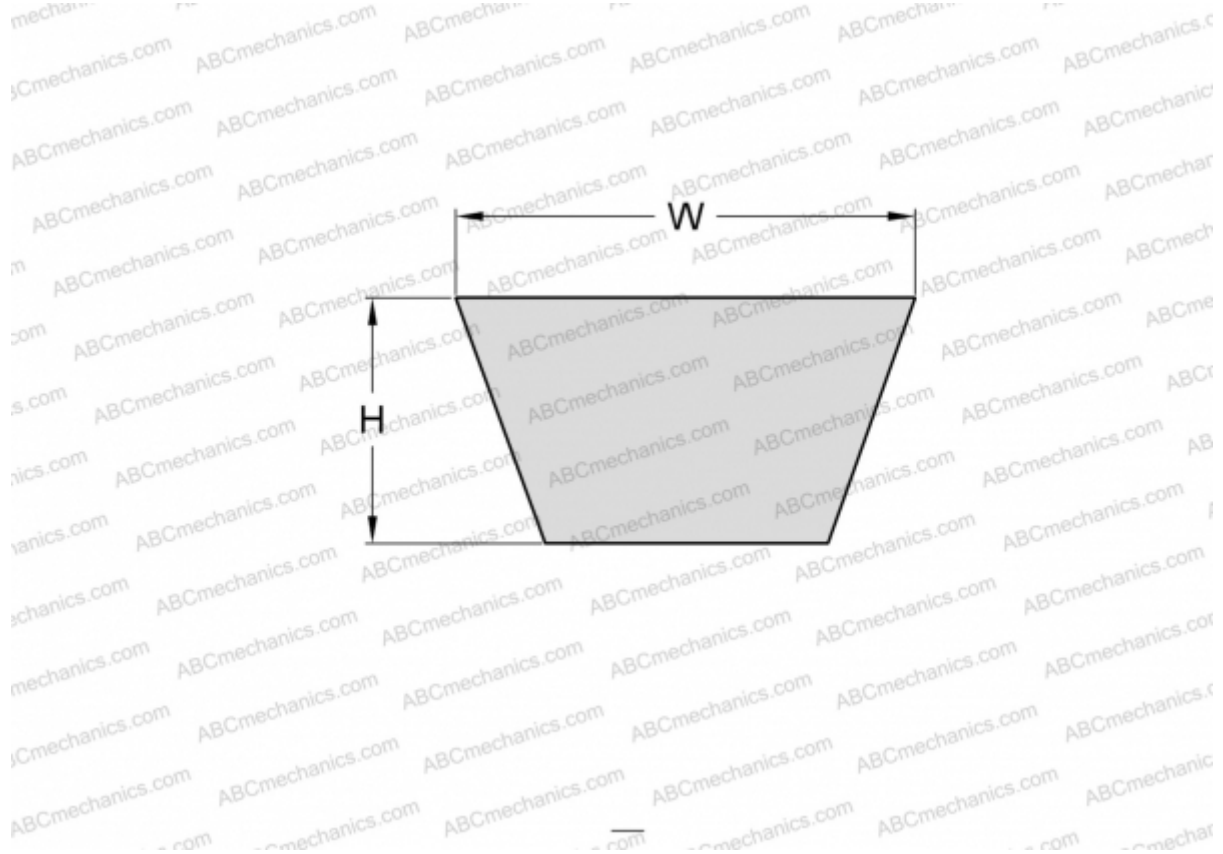

PHG A72 SKF

Wrapped classical belt

TYPE: V- belts, Classical, Wrapped, Section 13/A (SKF)

Technical specification

DIMENSIONS, MM

Estimated length	1860,000
Inner length	1829,000
Width, W	13,000
Height, H	8,000