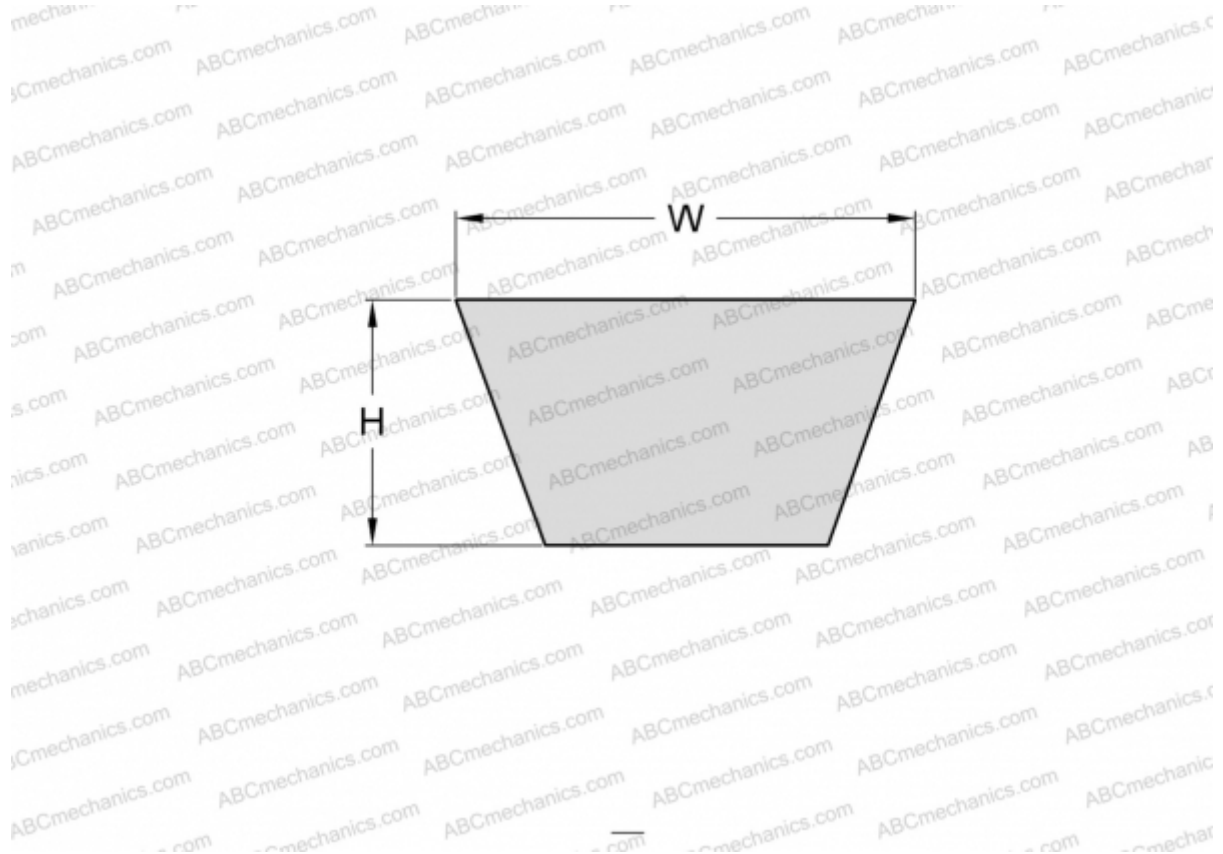

PHG A74 SKF

Wrapped classical belt

TYPE: V- belts, Classical, Wrapped, Section 13/A (SKF)

Technical specification

DIMENSIONS, MM

Estimated length	1920,000
Inner length	1880,000
Width, W	13,000
Height, H	8,000