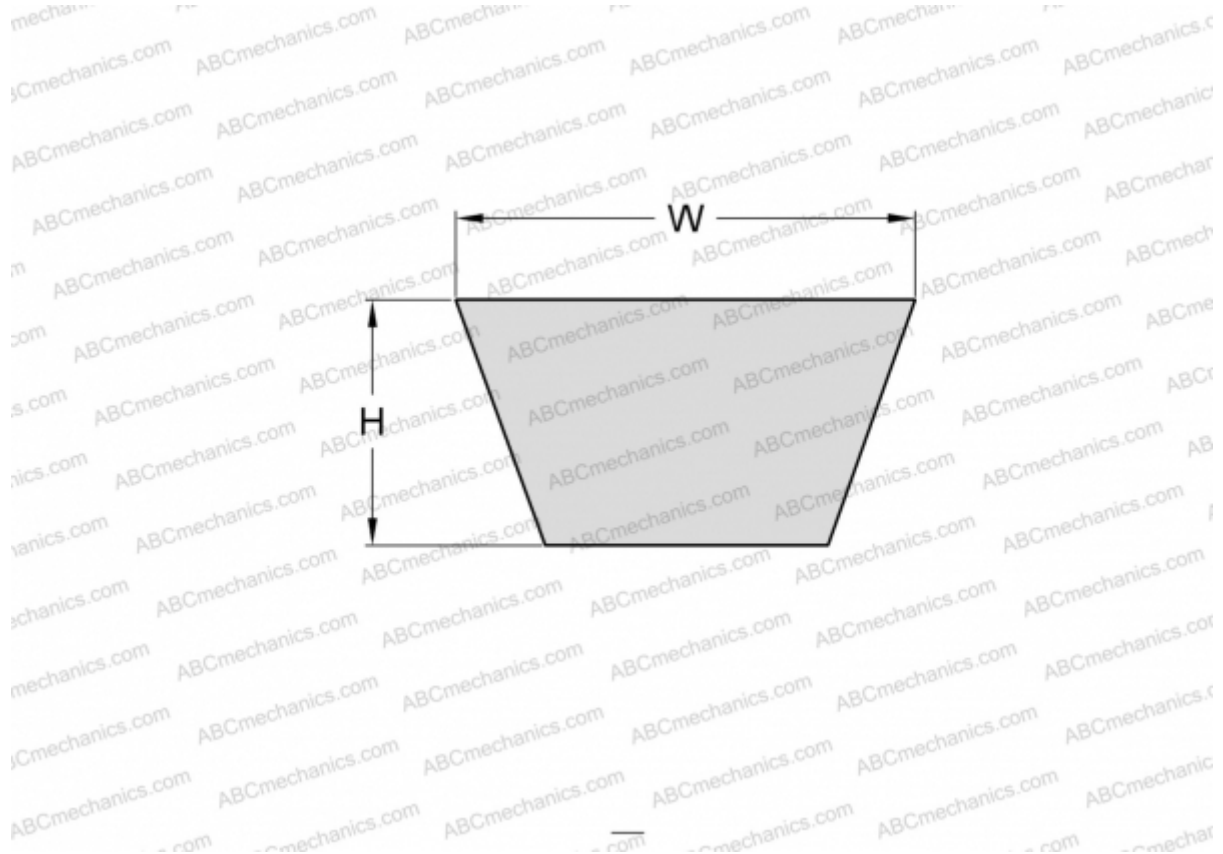

## PHG A76 SKF

Wrapped classical belt

TYPE: V- belts, Classical, Wrapped, Section 13/A (SKF)

### Technical specification

#### DIMENSIONS, MM

Estimated length	1960,000
Inner length	1930,000
Width, W	13,000
Height, H	8,000