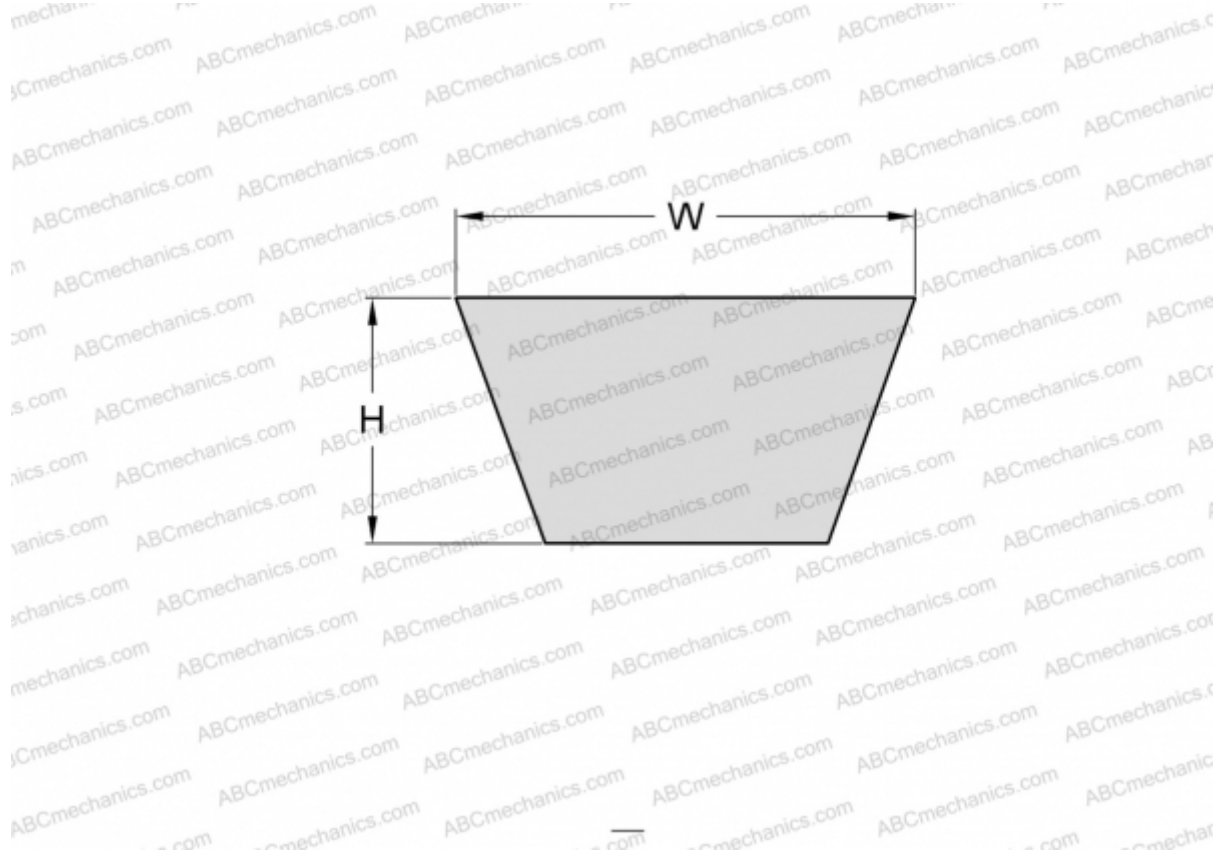

PHG A140 SKF

Wrapped classical belt

TYPE: V- belts, Classical, Wrapped, Section 13/A (SKF)

Technical specification

DIMENSIONS, MM

Estimated length	3590,000
Inner length	3556,000
Width, W	13,000
Height, H	8,000