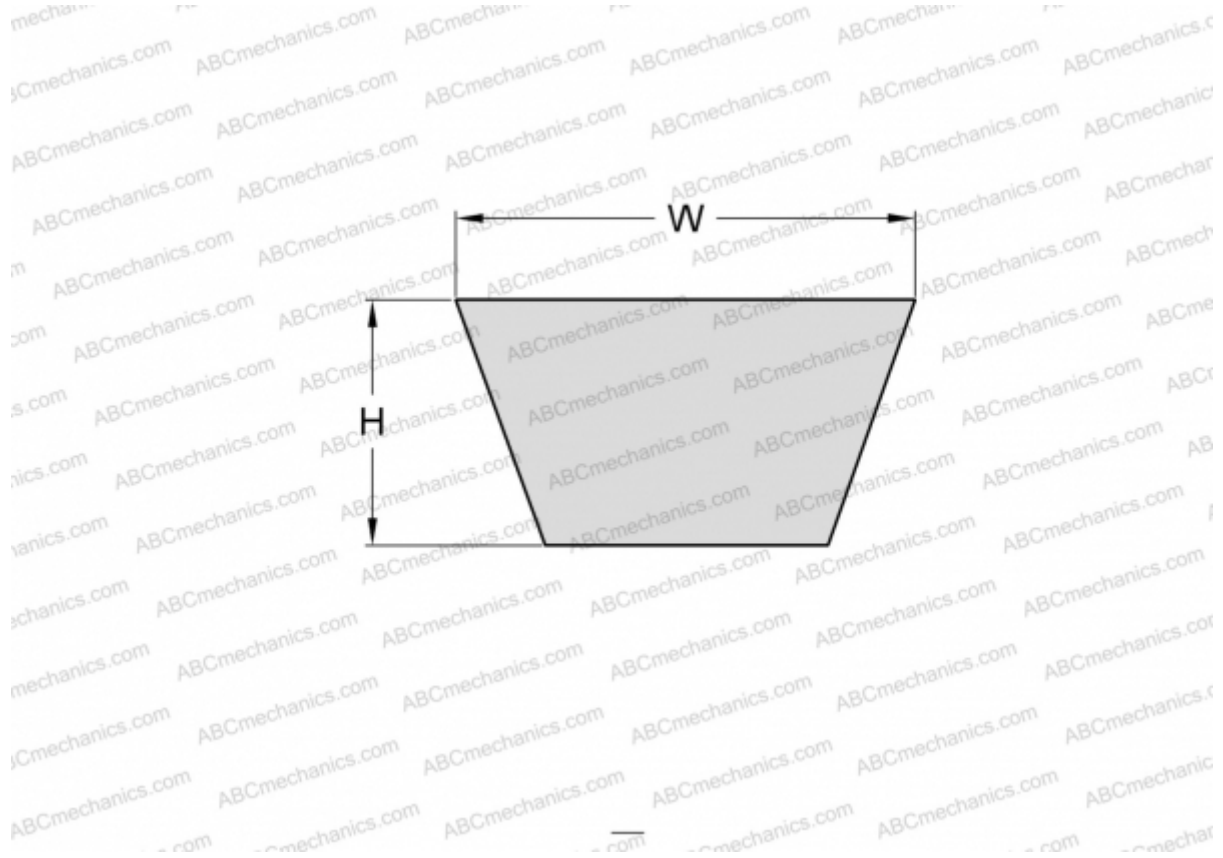

PHG B64 SKF

Wrapped classical belt

TYPE: V- belts, Classical, Wrapped, Section 17/B (SKF)

Technical specification

DIMENSIONS, MM

Estimated length	1670,000
Inner length	1626,000
Width, W	17,000
Height, H	11,000