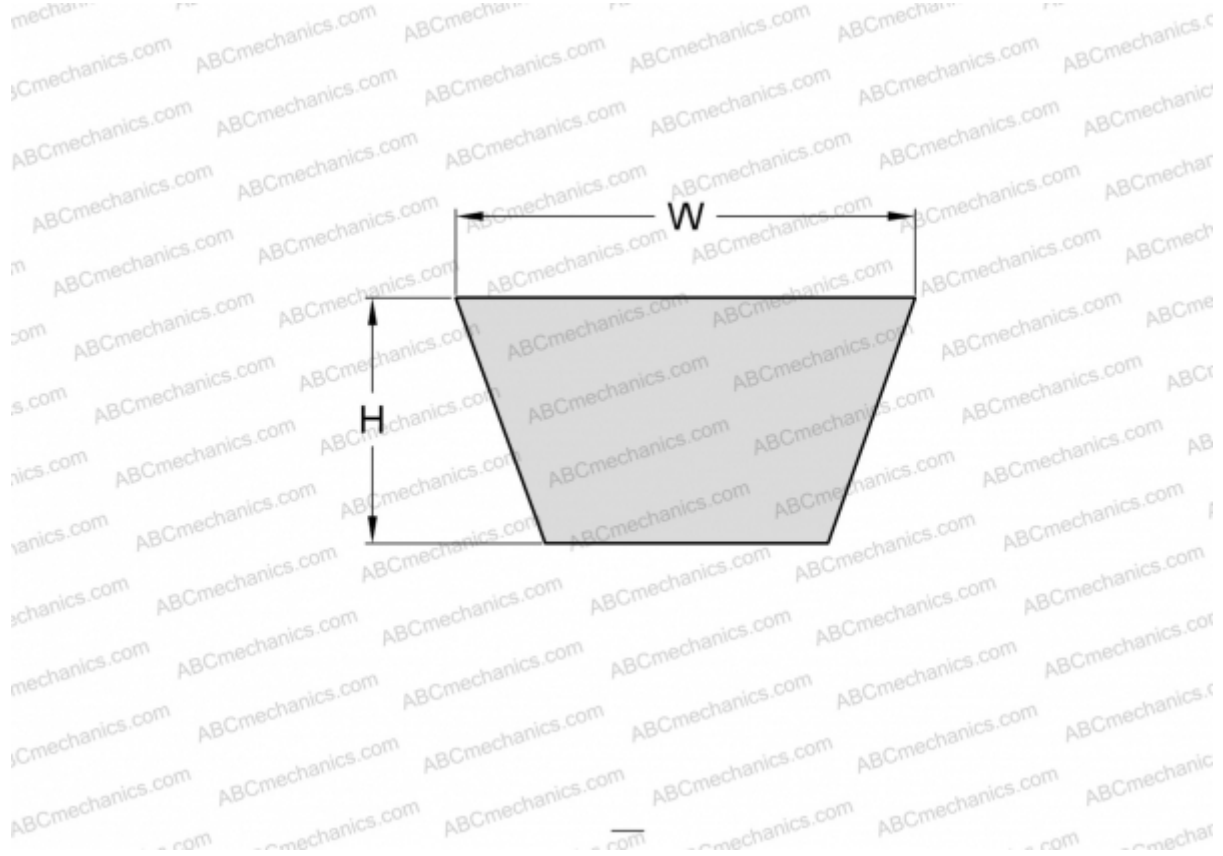

PHG B73 SKF

Wrapped classical belt

TYPE: V- belts, Classical, Wrapped, Section 17/B (SKF)

Technical specification

DIMENSIONS, MM

Estimated length	1900,000
Inner length	1854,000
Width, W	17,000
Height, H	11,000