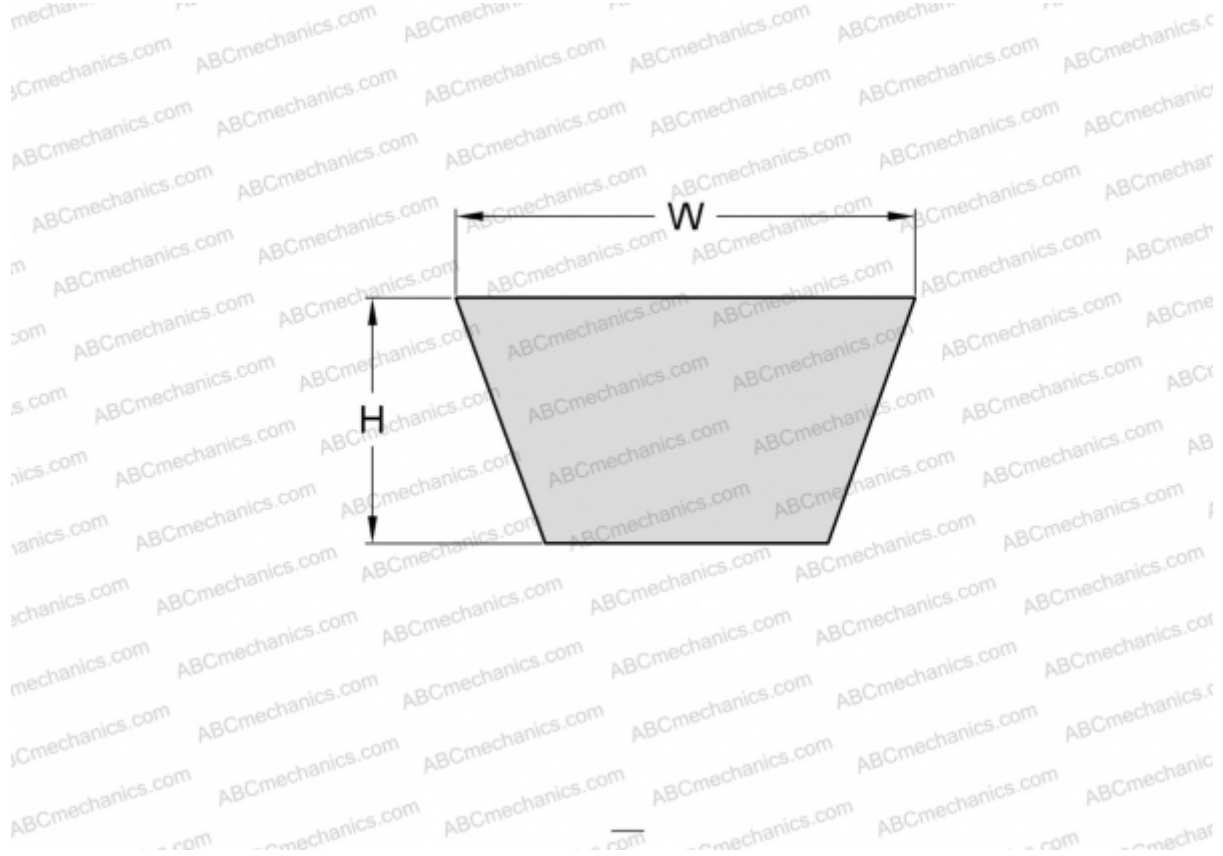

## PHG B136 SKF

Wrapped classical belt

TYPE: V- belts, Classical, Wrapped, Section 17/B (SKF)

### Technical specification

#### DIMENSIONS, MM

Estimated length	3500,000
Inner length	3454,000
Width, W	17,000
Height, H	11,000