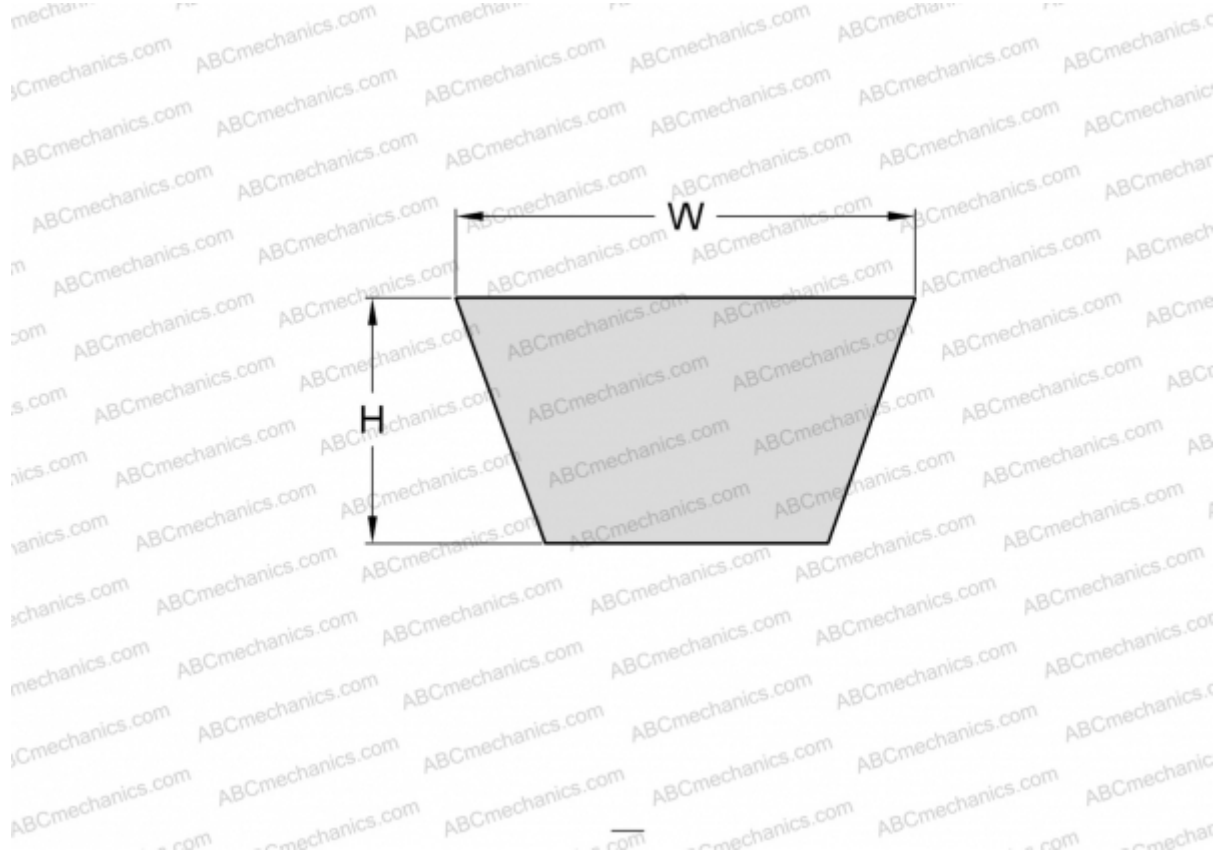

## PHG C69 SKF

Wrapped classical belt

TYPE: V- belts, Classical, Wrapped, Section 22/C (SKF)

### Technical specification

#### DIMENSIONS, MM

Estimated length	1810,000
Inner length	1753,000
Width, W	14,000
Height, H	22,000