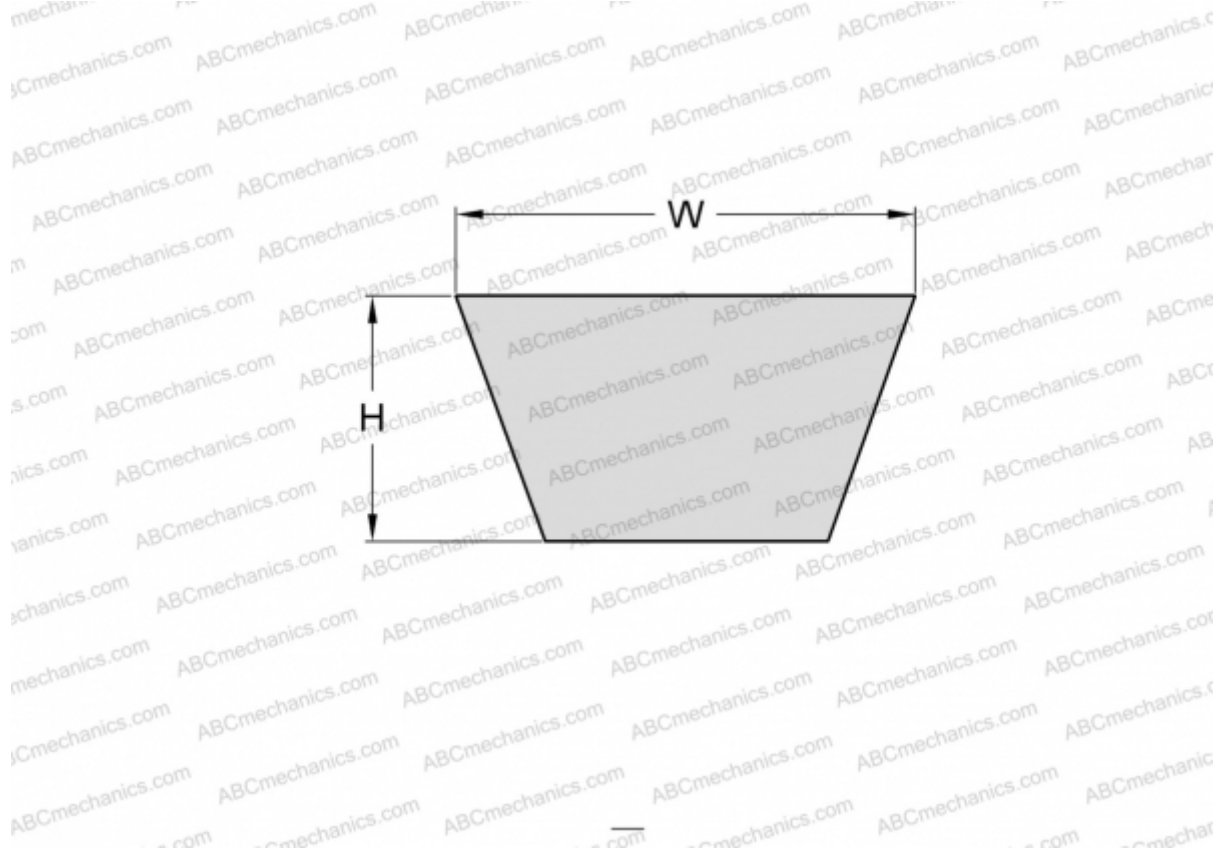

PHG C73 SKF

Wrapped classical belt

TYPE: V- belts, Classical, Wrapped, Section 22/C (SKF)

Technical specification

DIMENSIONS, MM

Estimated length	1910,000
Inner length	1854,000
Width, W	14,000
Height, H	22,000