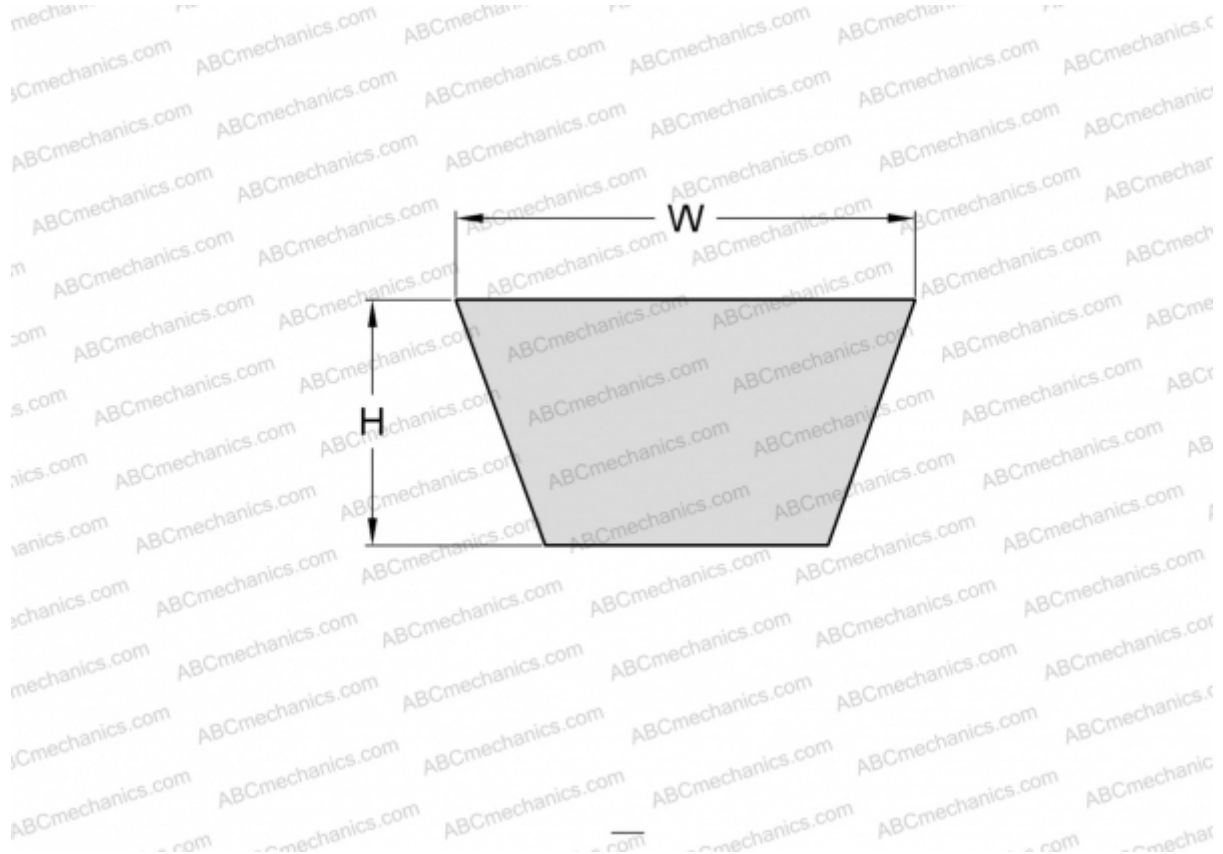

PHG C204 SKF

Wrapped classical belt

TYPE: V- belts, Classical, Wrapped, Section 22/C (SKF)

Technical specification

DIMENSIONS, MM

Estimated length	5240,000
Inner length	5182,000
Width, W	14,000
Height, H	22,000