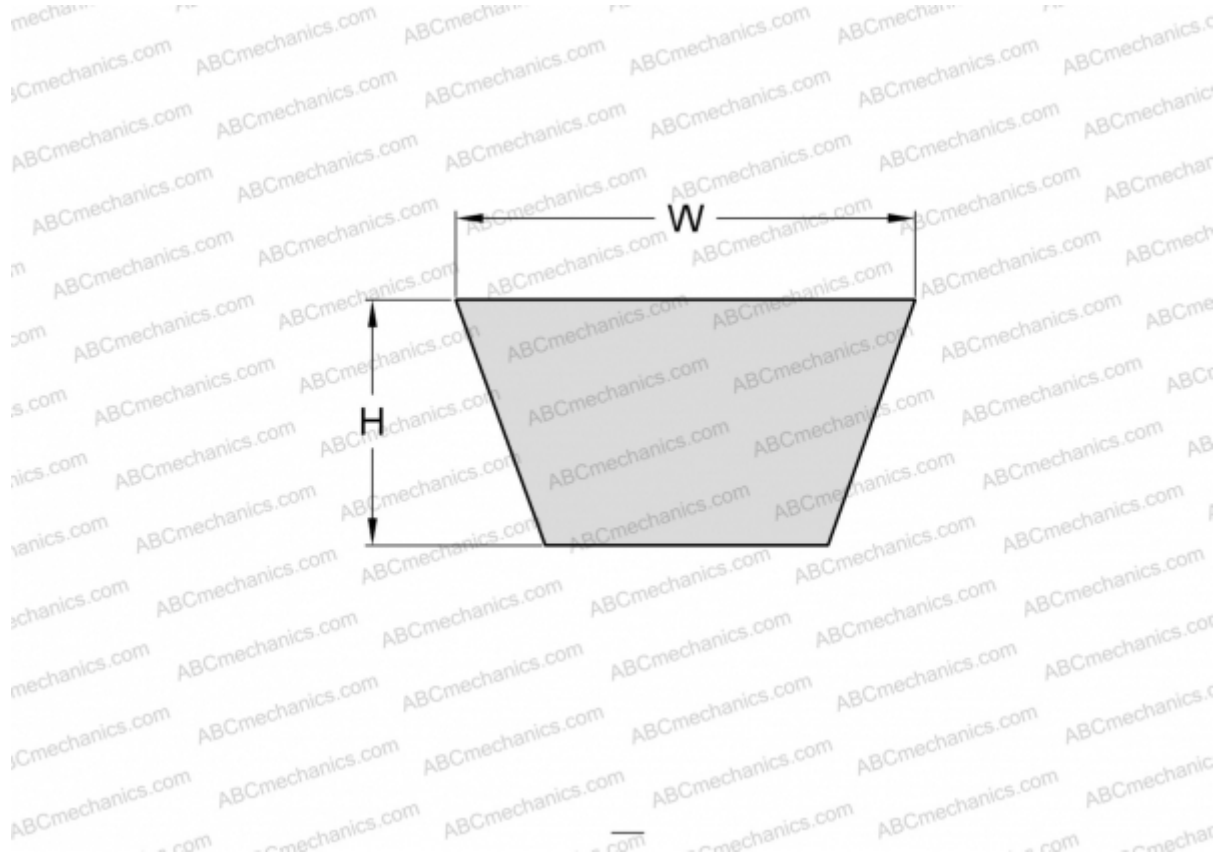

PHG D140 SKF

Wrapped classical belt

TYPE: V- belts, Classical, Wrapped, Section 32/D (SKF)

Technical specification

DIMENSIONS, MM

Estimated length	3640,000
Inner length	3556,000
Width, W	32,000
Height, H	20,000