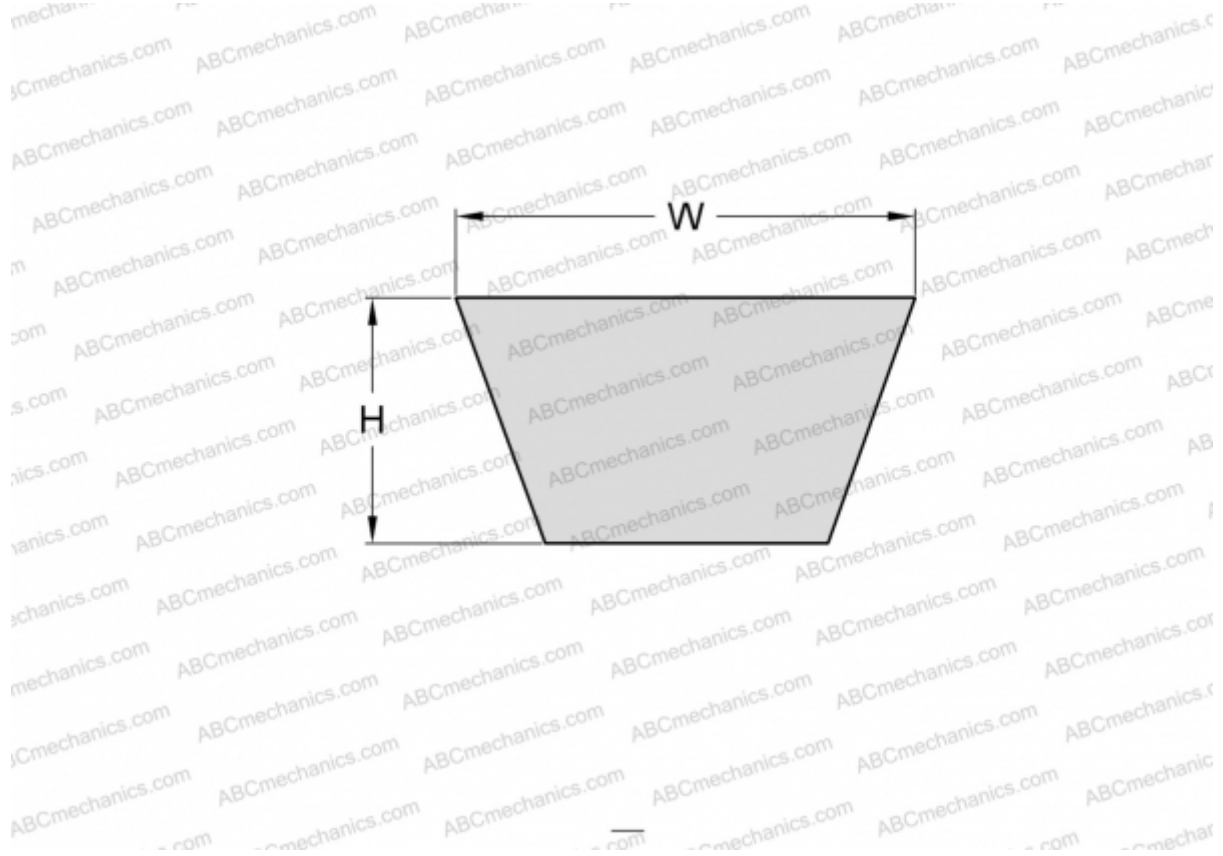

PHG ZX27 SKF

Cogged raw edge classical belt

TYPE: V- belts, Classical, Cogged raw edge, Section X10/ZX (SKF)

Technical specification

DIMENSIONS, MM

Estimated length	700,000
Inner length	686,000
Width, W	10,000
Height, H	6,000