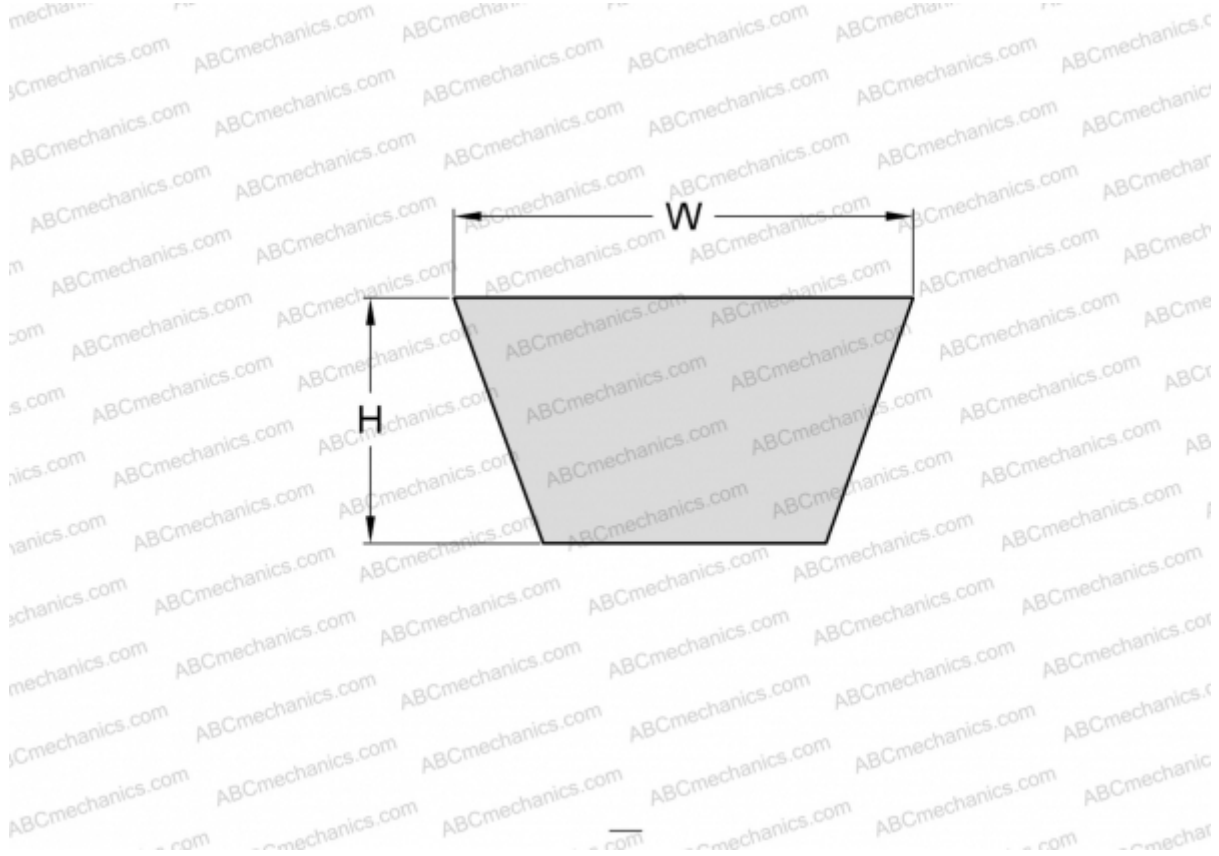

## PHG ZX43 SKF

Cogged raw edge classical belt

TYPE: V- belts, Classical, Cogged raw edge, Section X10/ZX (SKF)

#### DIMENSIONS, MM

Estimated length	1105,000
Inner length	1092,000
Width, W	10,000
Height, H	6,000