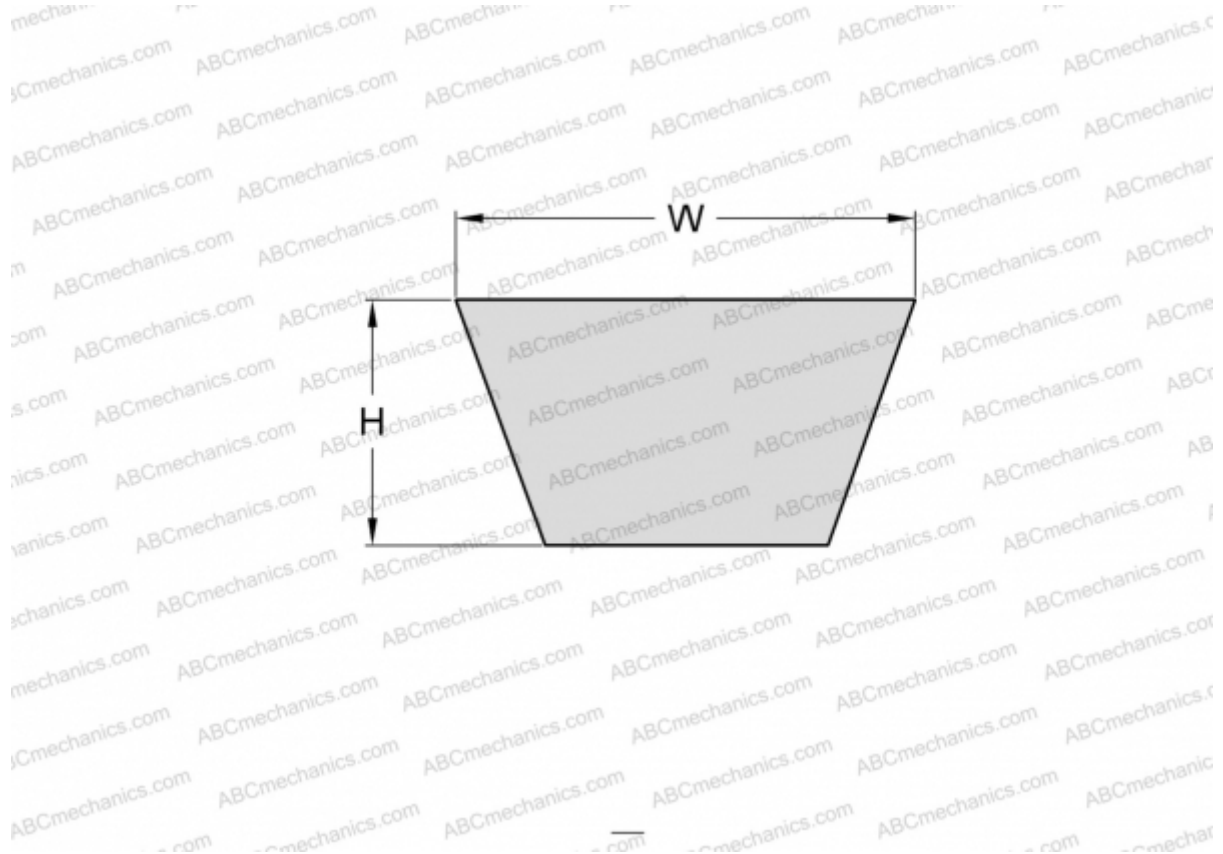

PHG ZX67 SKF

Cogged raw edge classical belt

TYPE: V- belts, Classical, Cogged raw edge, Section X10/ZX (SKF)

Technical specification

DIMENSIONS, MM

Estimated length	1720,000
Inner length	1702,000
Width, W	10,000
Height, H	6,000