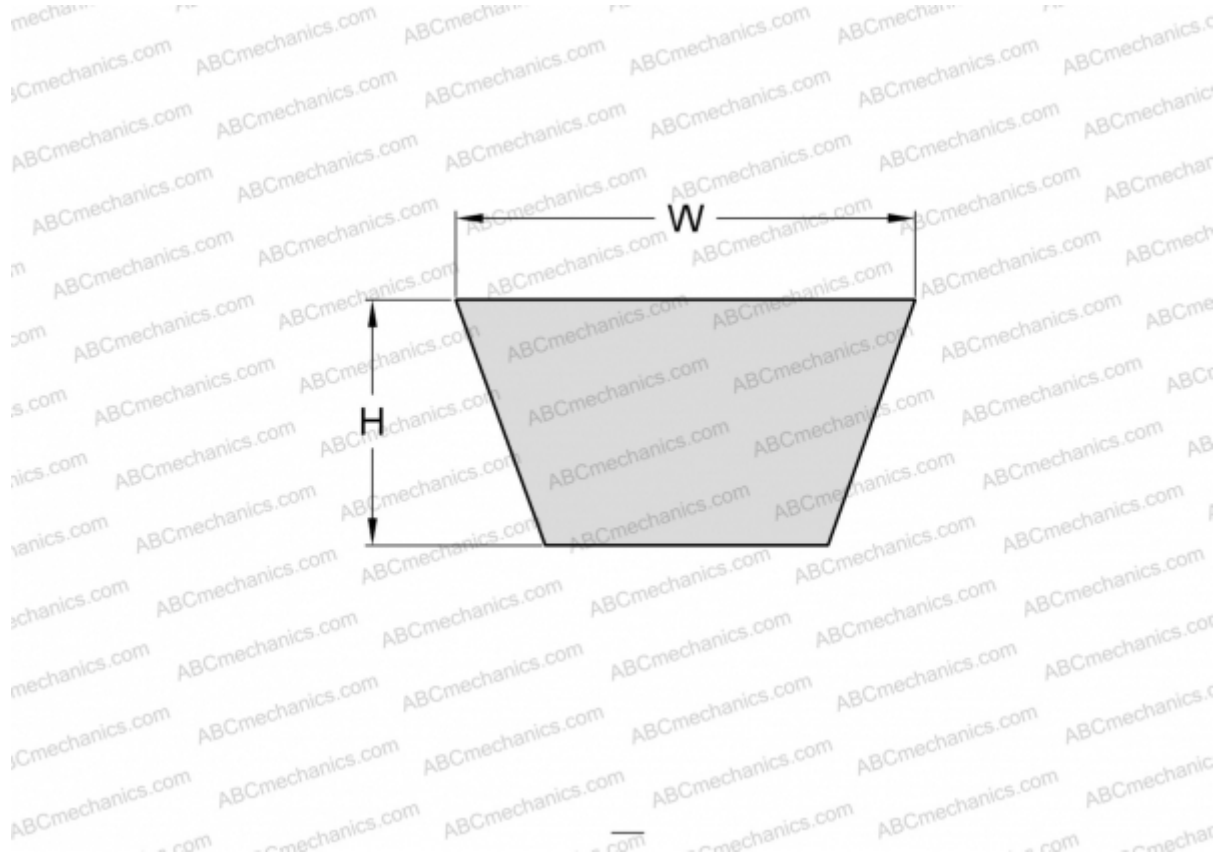

PHG ZX69 SKF

Cogged raw edge classical belt

TYPE: V- belts, Classical, Cogged raw edge, Section X10/ZX (SKF)

Technical specification

DIMENSIONS, MM

Estimated length	1770,000
Inner length	1753,000
Width, W	10,000
Height, H	6,000