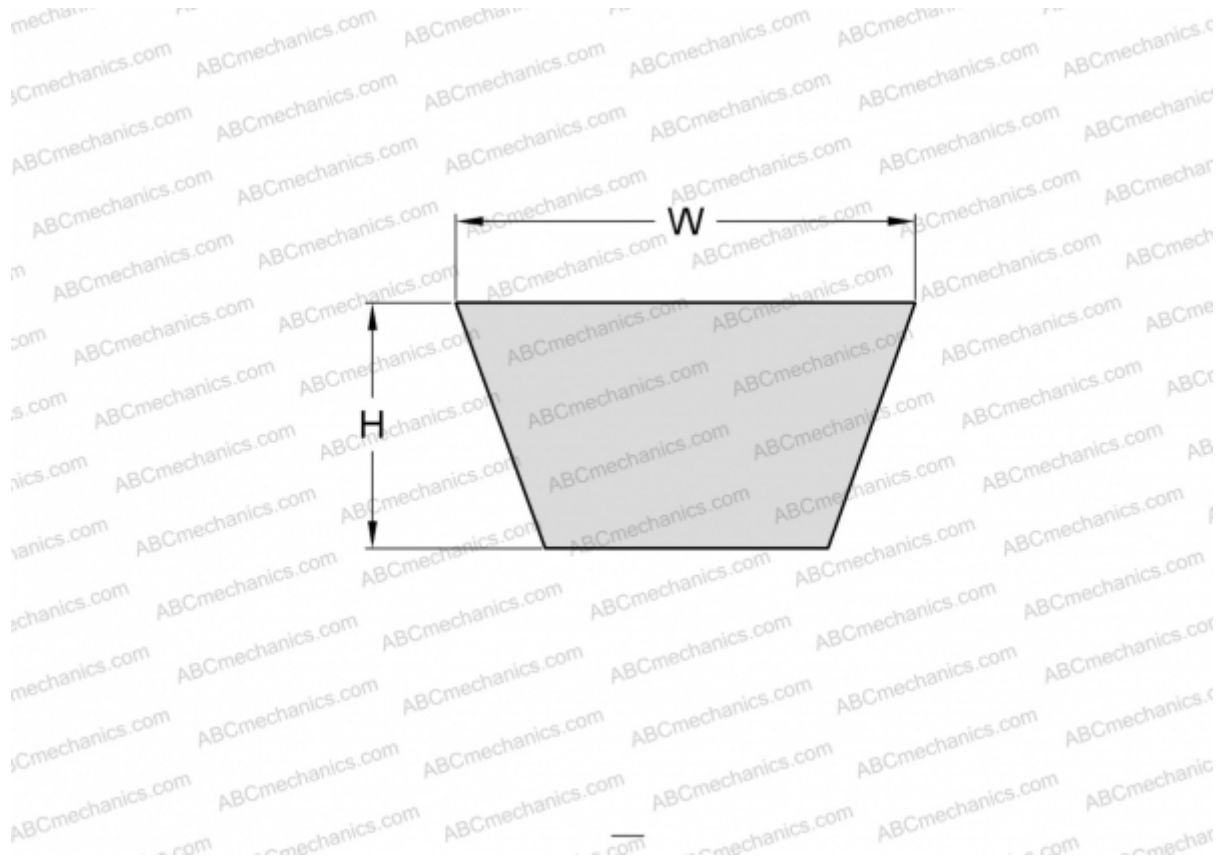

PHG AX22 SKF

Cogged raw edge classical belt

TYPE: V- belts, Classical, Cogged raw edge, Section X13/AX (SKF)

Technical specification

DIMENSIONS, MM

Estimated length	590,000
Inner length	559,000
Width, W	13,000
Height, H	8,000