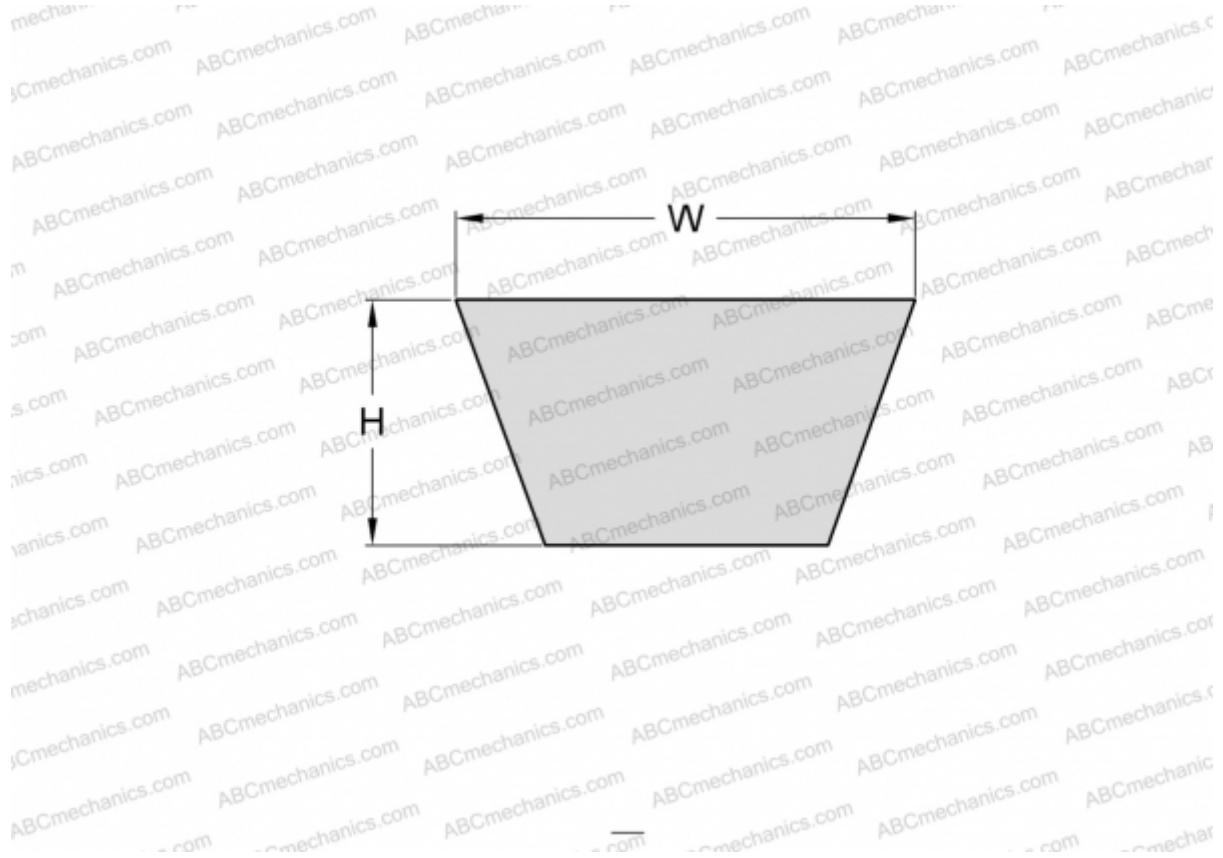

## PHG AX23 SKF

Cogged raw edge classical belt

TYPE: V- belts, Classical, Cogged raw edge, Section X13/AX (SKF)

#### DIMENSIONS, MM

Estimated length	620,000
Inner length	584,000
Width, W	13,000
Height, H	8,000