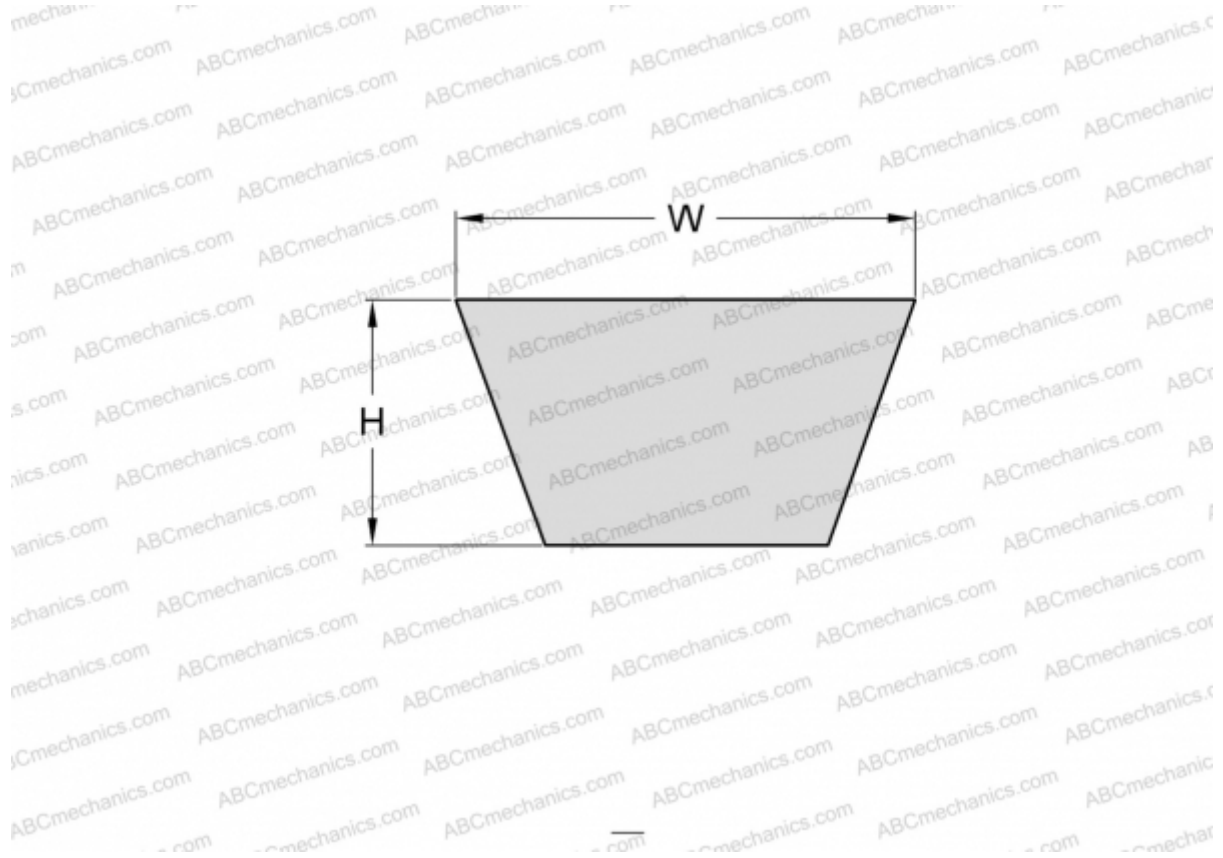

PHG AX32 SKF

Cogged raw edge classical belt

TYPE: V- belts, Classical, Cogged raw edge, Section X13/AX (SKF)

Technical specification

DIMENSIONS, MM

Estimated length	850,000
Inner length	813,000
Width, W	13,000
Height, H	8,000