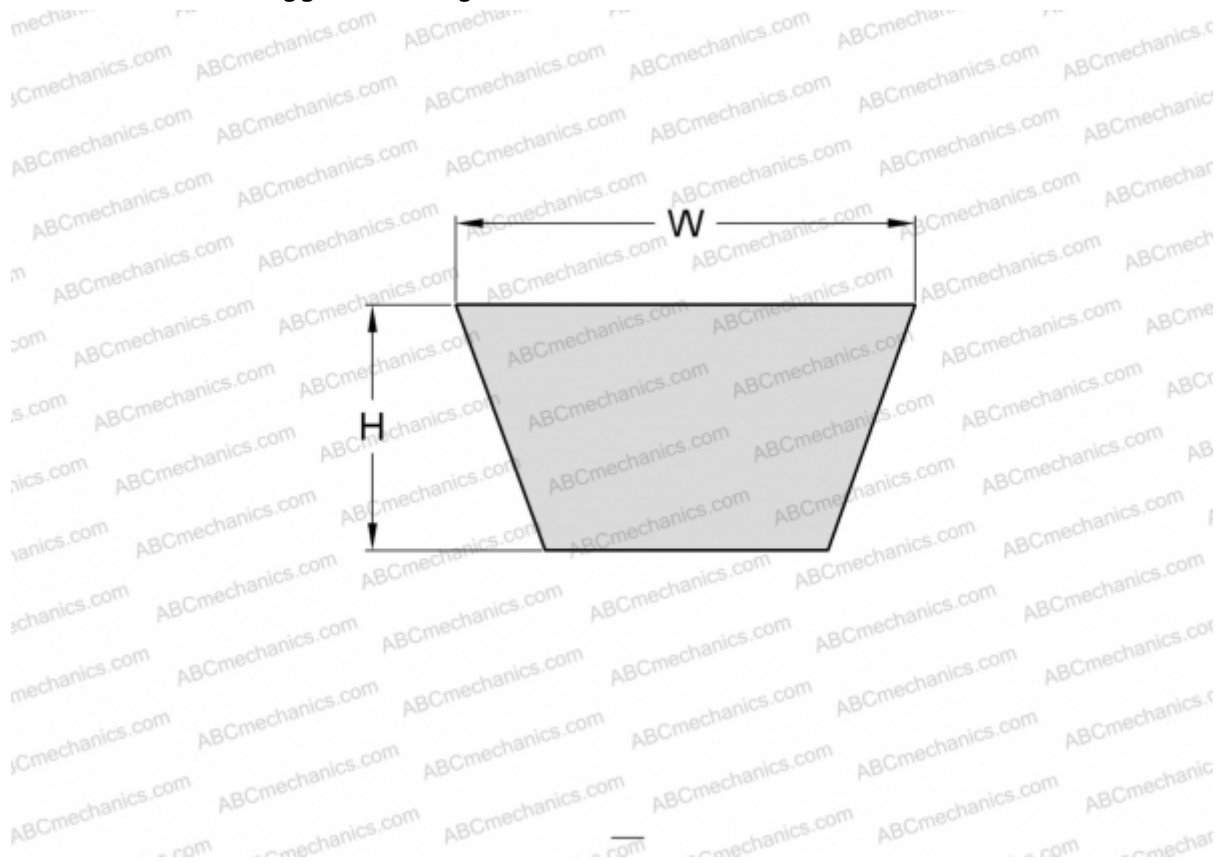

PHG AX33 SKF

Cogged raw edge classical belt

TYPE: V- belts, Classical, Cogged raw edge, Section X13/AX (SKF)

Technical specification

DIMENSIONS, MM

Estimated length	870,000
Inner length	838,000
Width, W	13,000
Height, H	8,000