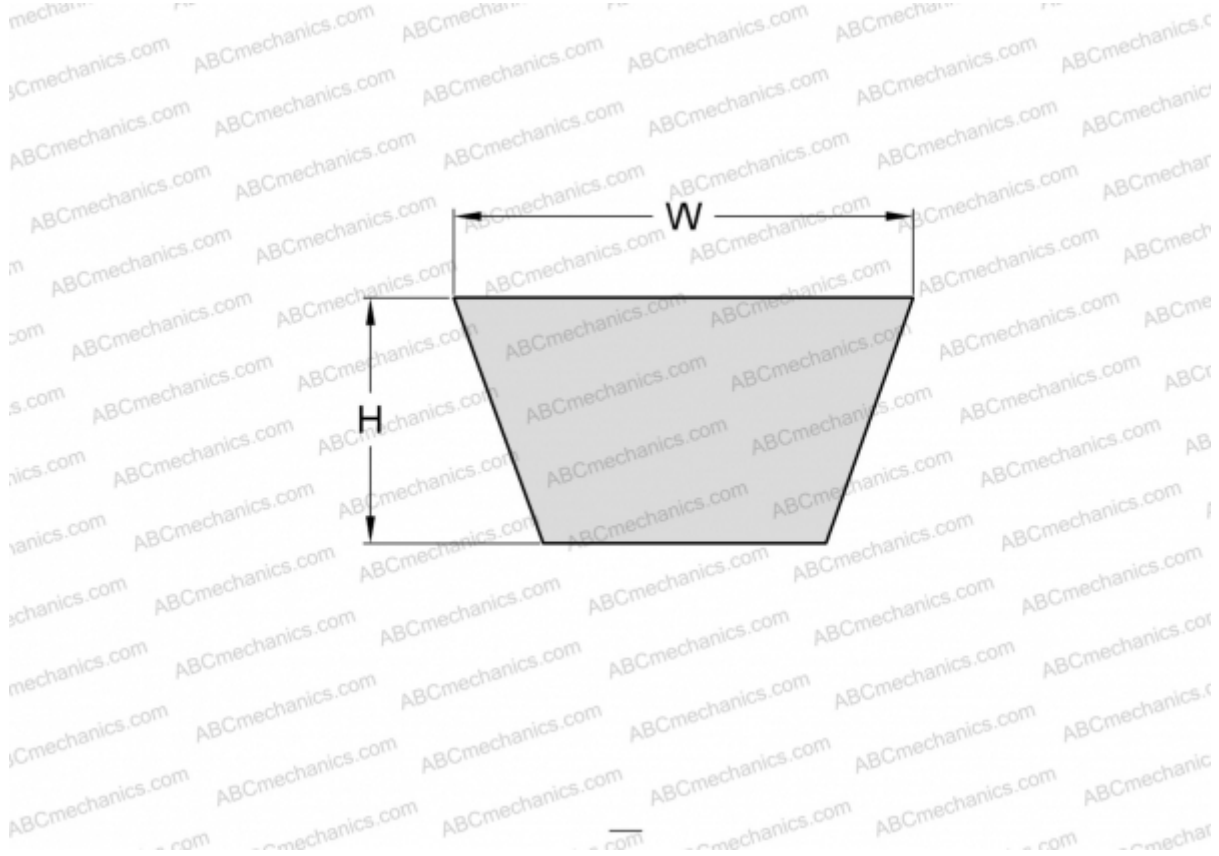

PHG AX36 SKF

Cogged raw edge classical belt

TYPE: V- belts, Classical, Cogged raw edge, Section X13/AX (SKF)

Technical specification

DIMENSIONS, MM

Estimated length	950,000
Inner length	914,000
Width, W	13,000
Height, H	8,000