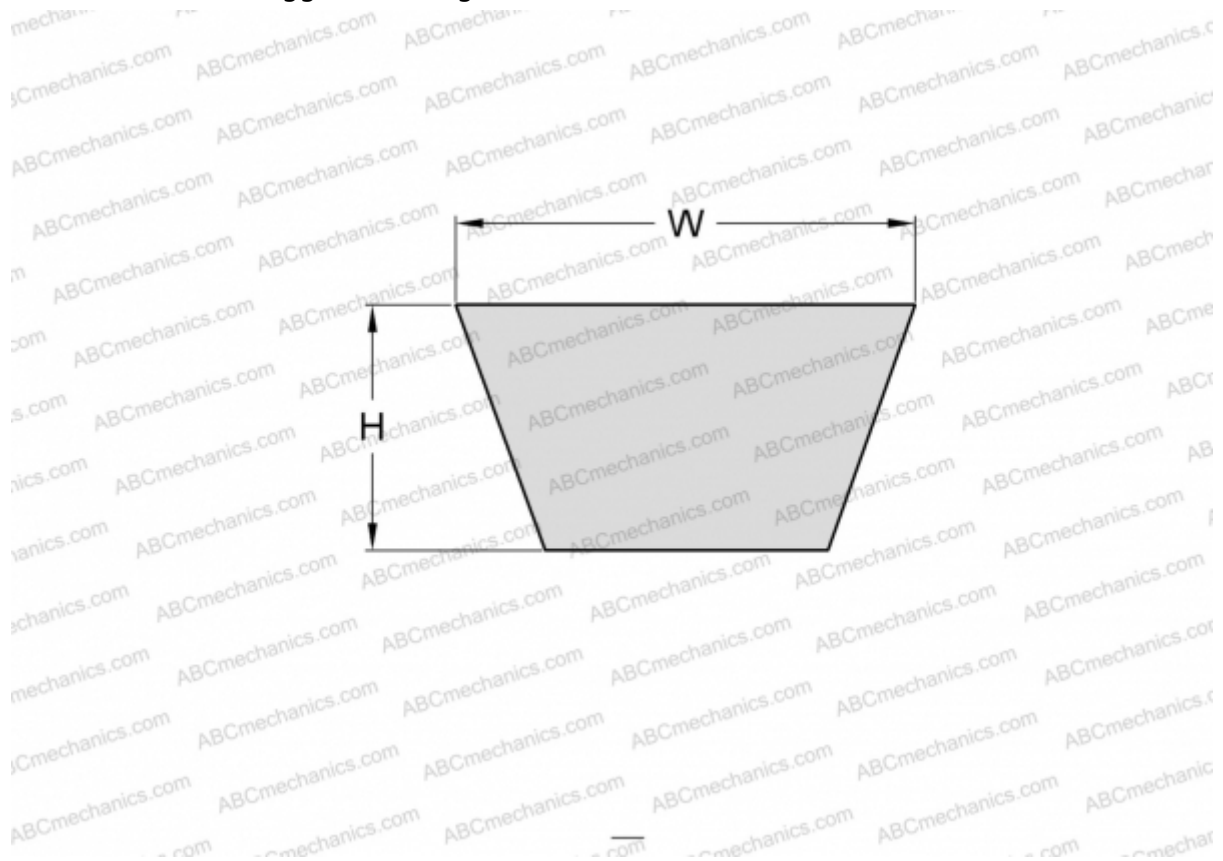

PHG AX37 SKF

Cogged raw edge classical belt

TYPE: V- belts, Classical, Cogged raw edge, Section X13/AX (SKF)

Technical specification

DIMENSIONS, MM

Estimated length	970,000
Inner length	940,000
Width, W	13,000
Height, H	8,000