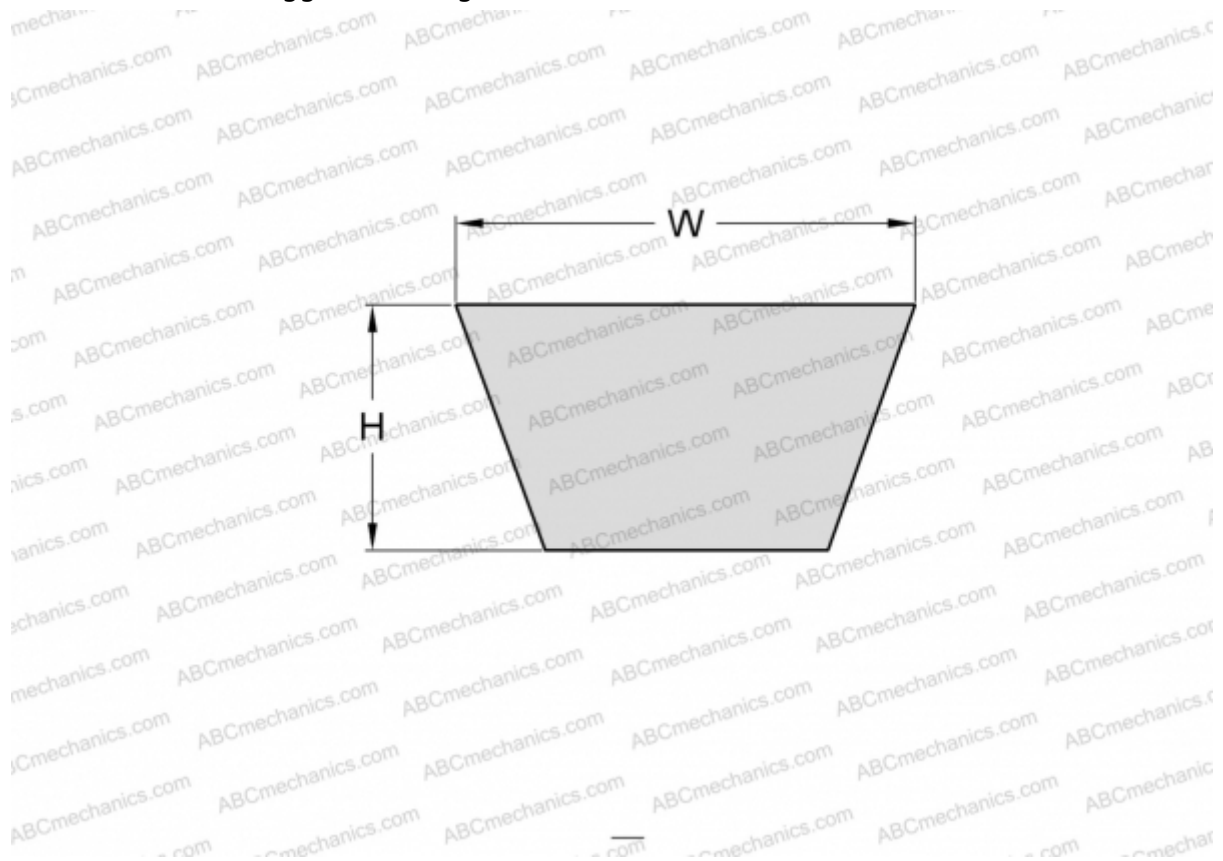

### Technical specification

#### DIMENSIONS, MM

Estimated length	1100,000
Inner length	1067,000
Width, W	13,000
Height, H	8,000