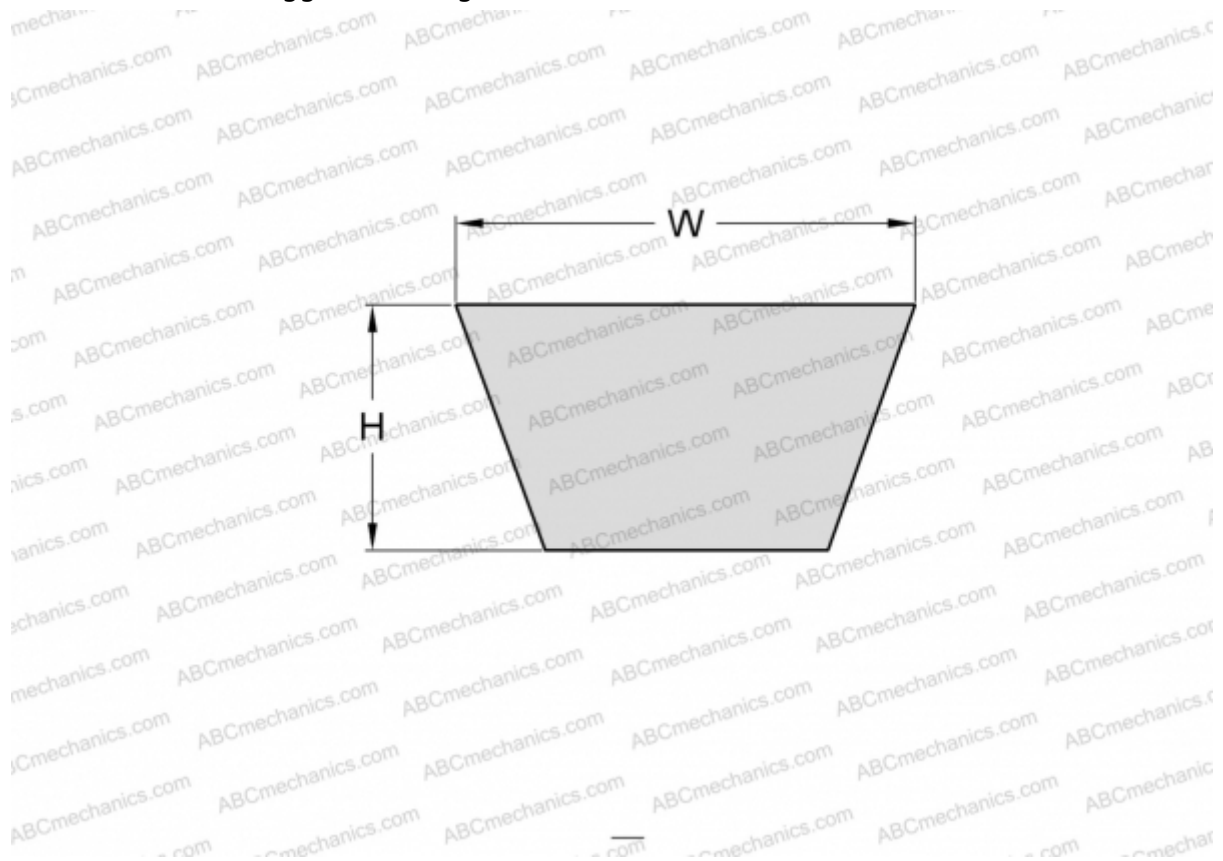

PHG AX43 SKF

Cogged raw edge classical belt

TYPE: V- belts, Classical, Cogged raw edge, Section X13/AX (SKF)

Technical specification

DIMENSIONS, MM

Estimated length	1130,000
Inner length	1092,000
Width, W	13,000
Height, H	8,000