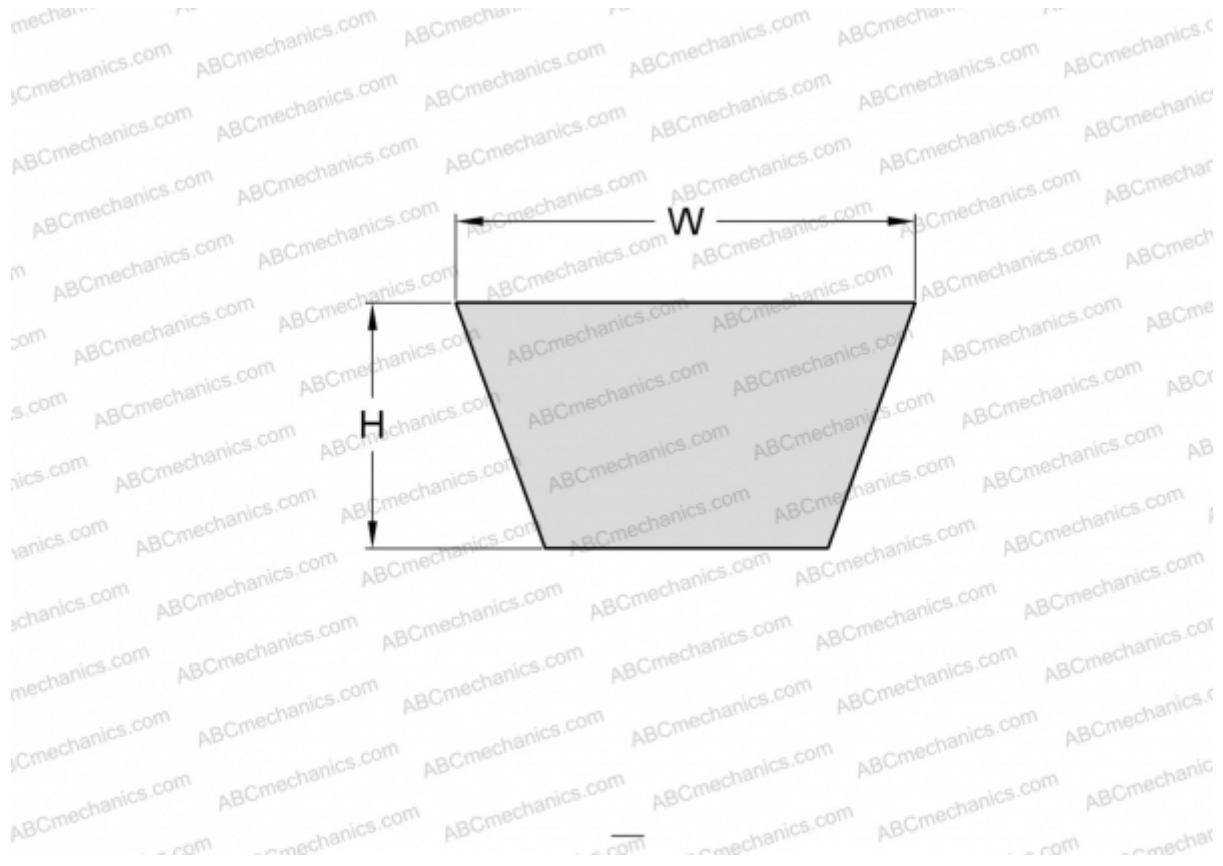

PHG AX44 SKF

Cogged raw edge classical belt

TYPE: V- belts, Classical, Cogged raw edge, Section X13/AX (SKF)

Technical specification

DIMENSIONS, MM

Estimated length	1150,000
Inner length	1118,000
Width, W	13,000
Height, H	8,000