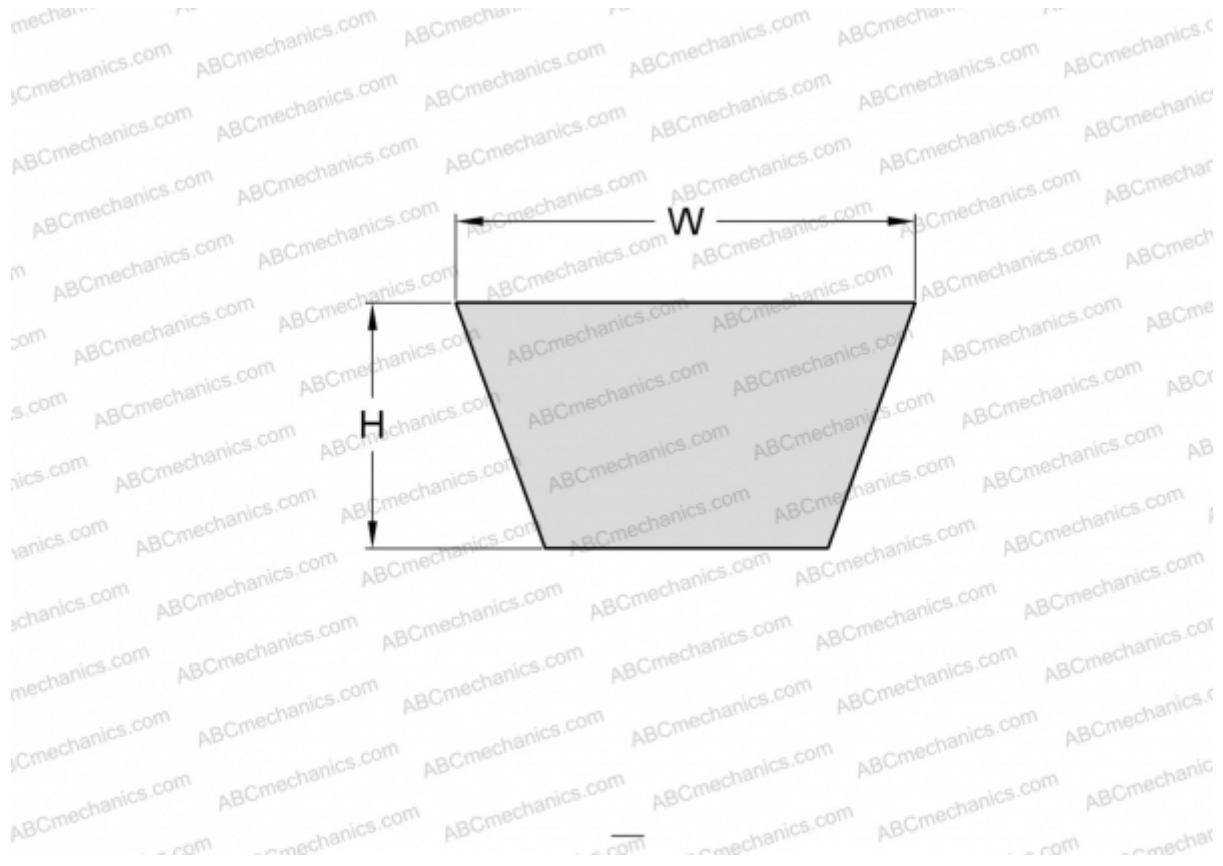

PHG AX46 SKF

Cogged raw edge classical belt

TYPE: V- belts, Classical, Cogged raw edge, Section X13/AX (SKF)

Technical specification

DIMENSIONS, MM

Estimated length	1200,000
Inner length	1168,000
Width, W	13,000
Height, H	8,000