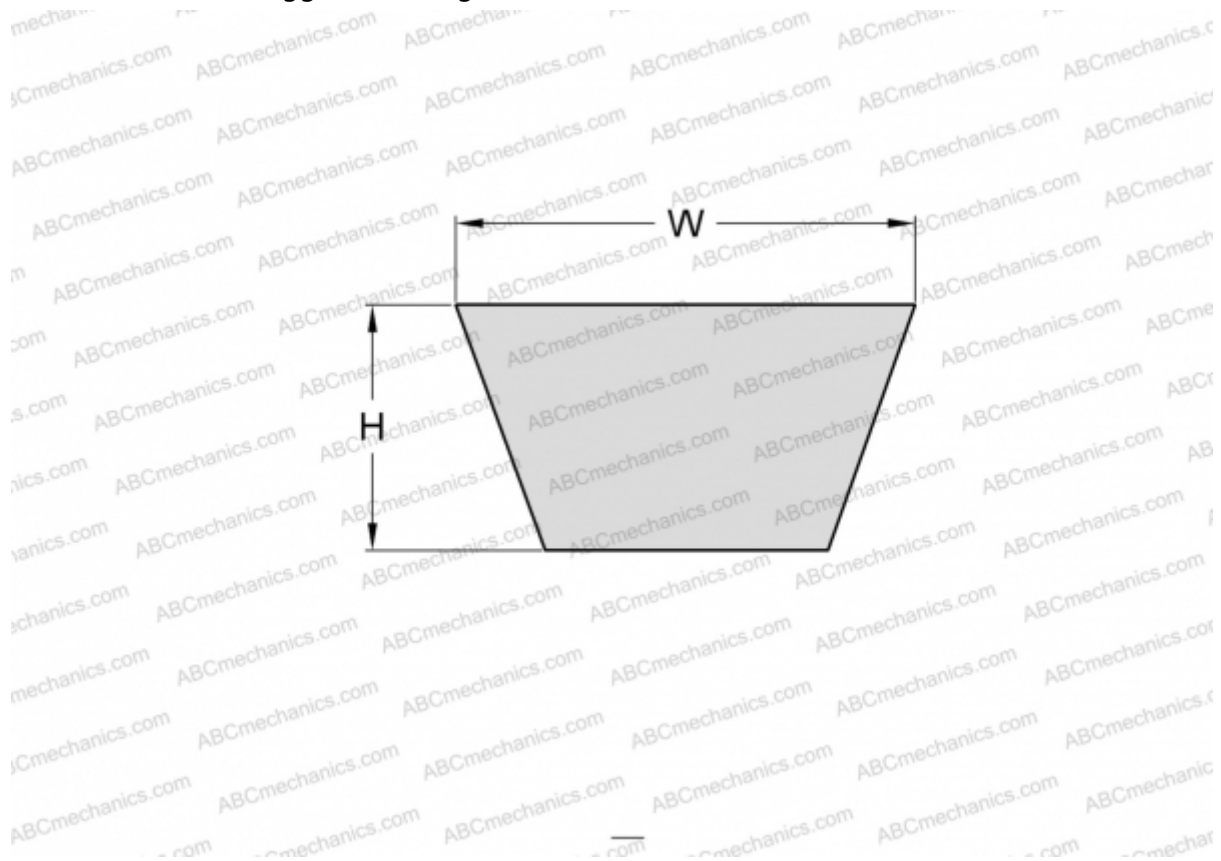

PHG AX48 SKF

Cogged raw edge classical belt

TYPE: V- belts, Classical, Cogged raw edge, Section X13/AX (SKF)

Technical specification

DIMENSIONS, MM

Estimated length	1250,000
Inner length	1219,000
Width, W	13,000
Height, H	8,000