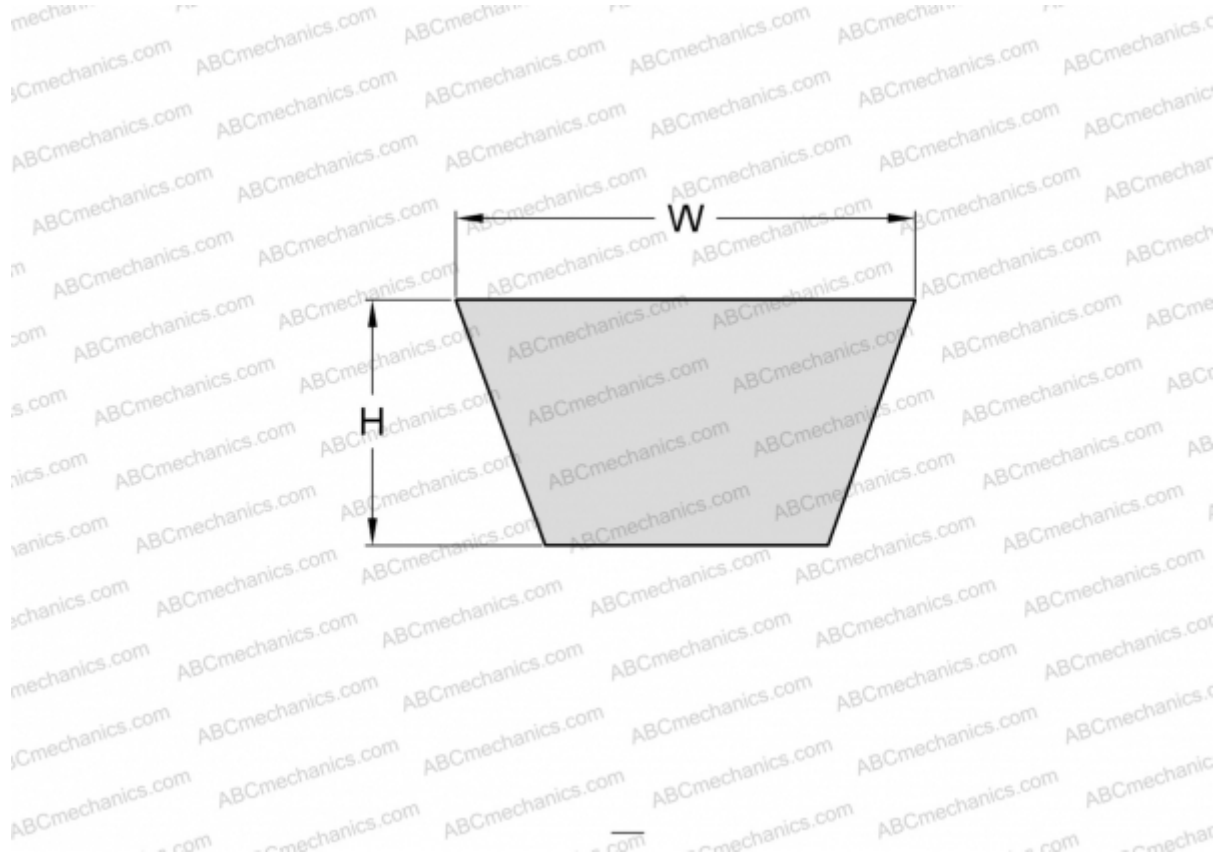

PHG AX53 SKF

Cogged raw edge classical belt

TYPE: V- belts, Classical, Cogged raw edge, Section X13/AX (SKF)

Technical specification

DIMENSIONS, MM

Estimated length	1380,000
Inner length	1346,000
Width, W	13,000
Height, H	8,000