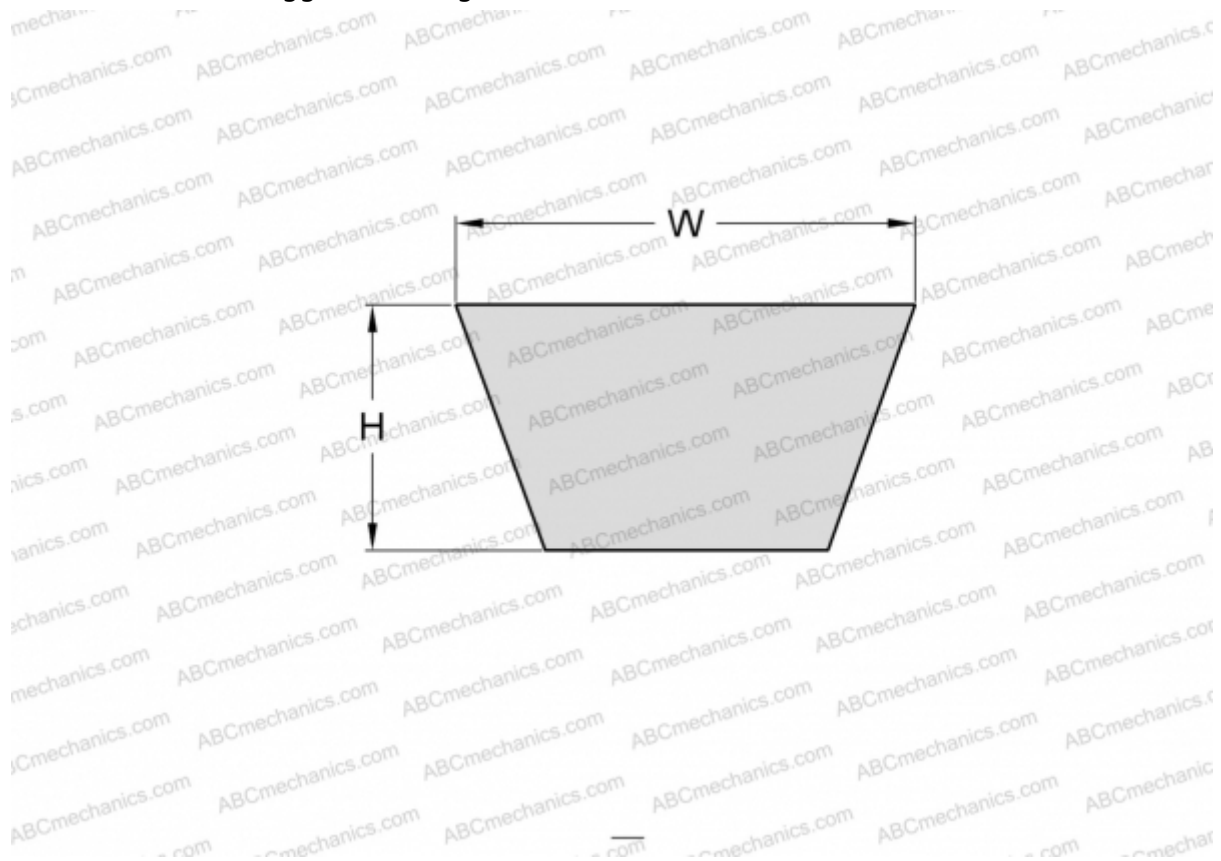

PHG AX54 SKF

Cogged raw edge classical belt

TYPE: V- belts, Classical, Cogged raw edge, Section X13/AX (SKF)

Technical specification

DIMENSIONS, MM

Estimated length	1410,000
Inner length	1372,000
Width, W	13,000
Height, H	8,000