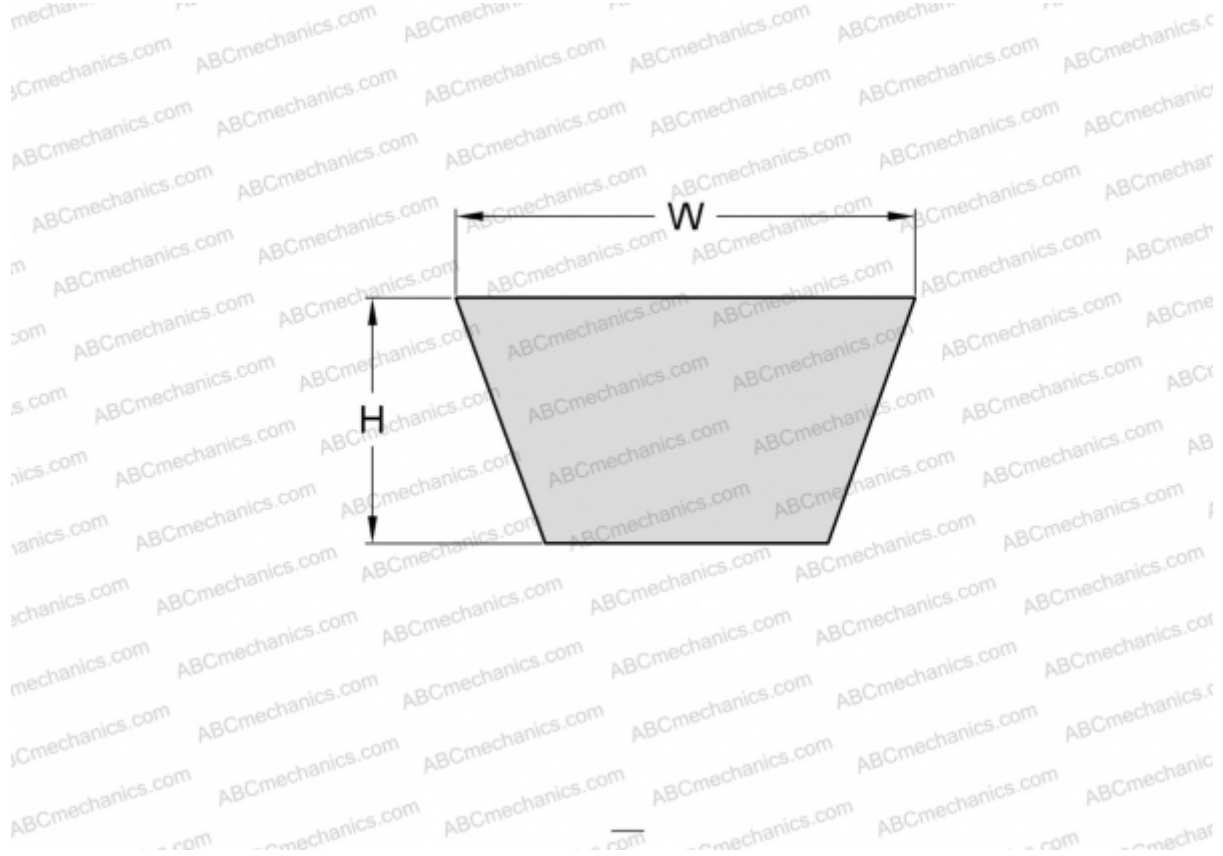

PHG AX57 SKF

Cogged raw edge classical belt

TYPE: V- belts, Classical, Cogged raw edge, Section X13/AX (SKF)

Technical specification

DIMENSIONS, MM

| | |
|------------------|----------|
| Estimated length | 1480,000 |
| Inner length | 1448,000 |
| Width, W | 13,000 |
| Height, H | 8,000 |