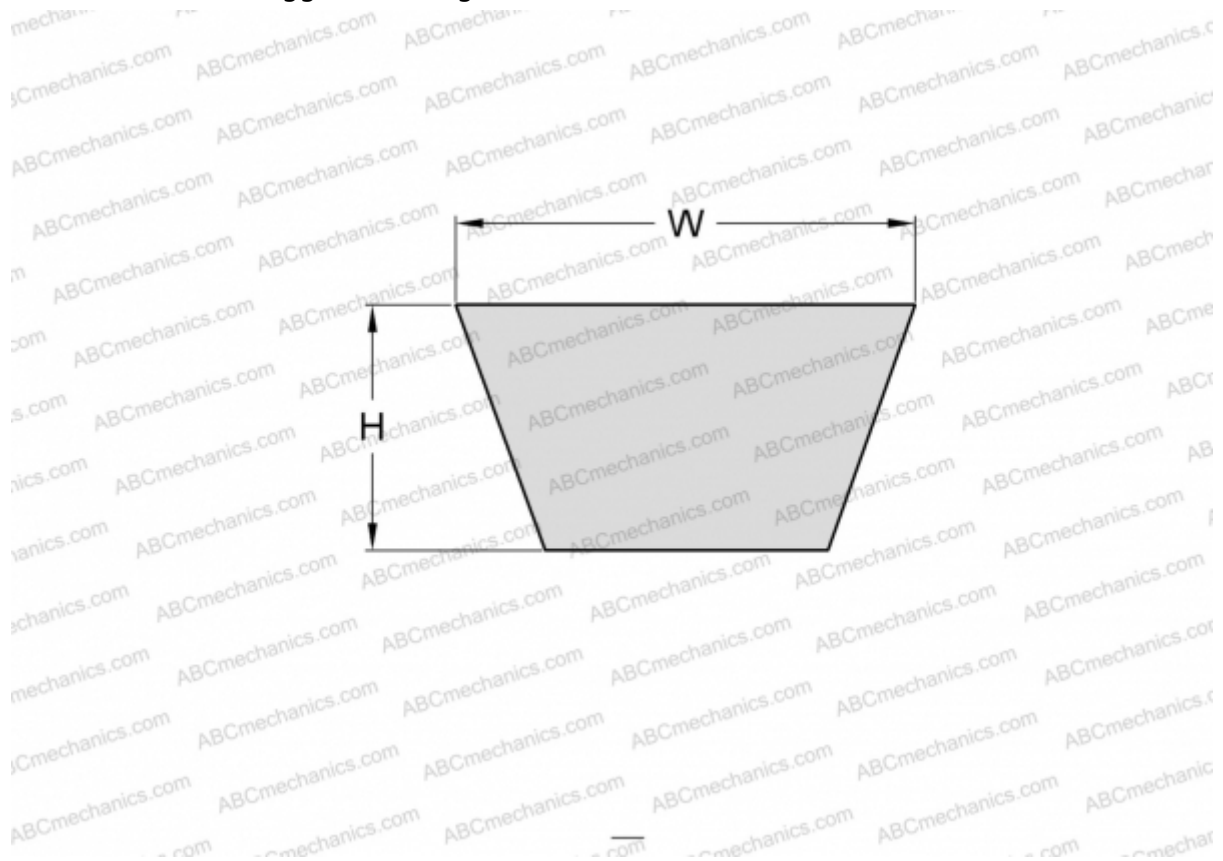

PHG AX60 SKF

Cogged raw edge classical belt

TYPE: V- belts, Classical, Cogged raw edge, Section X13/AX (SKF)

Technical specification

DIMENSIONS, MM

Estimated length	1550,000
Inner length	1524,000
Width, W	13,000
Height, H	8,000