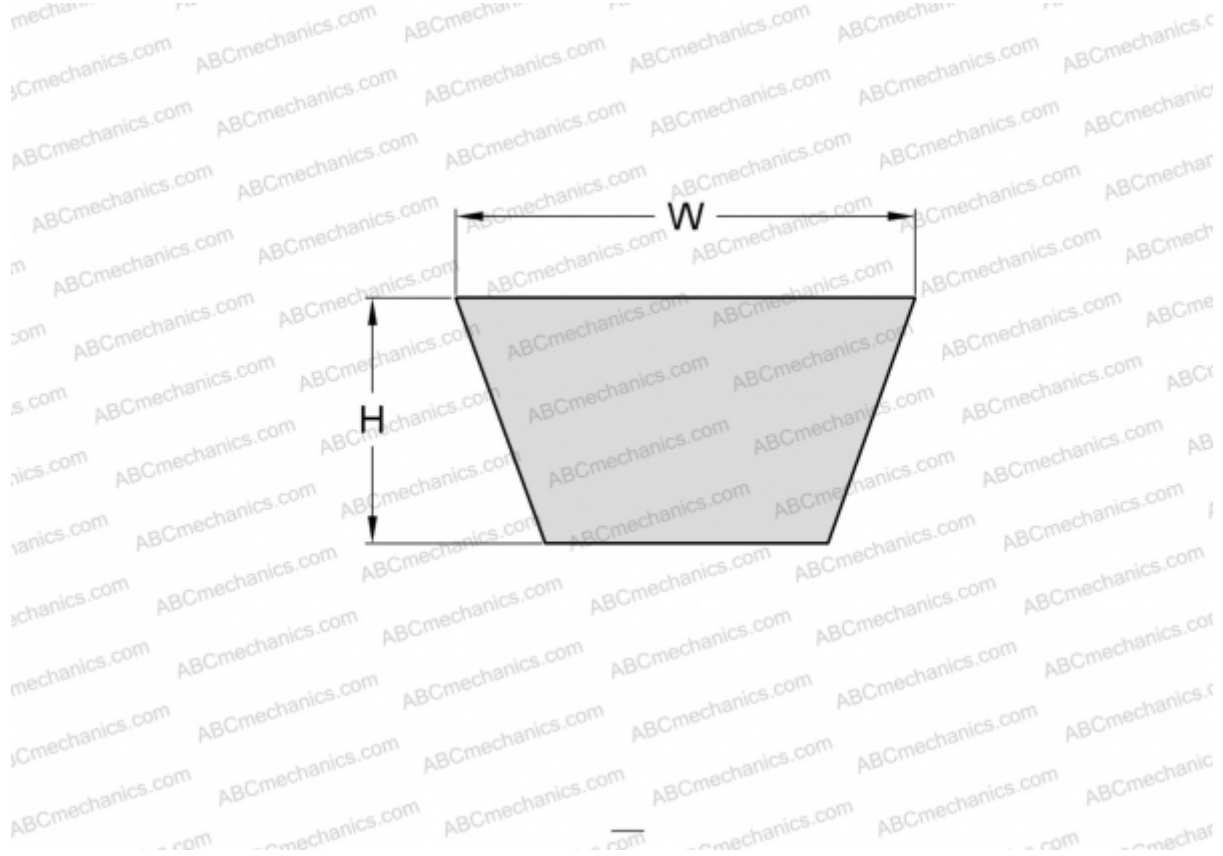

### Technical specification

#### DIMENSIONS, MM

Estimated length	1660,000
Inner length	1626,000
Width, W	13,000
Height, H	8,000