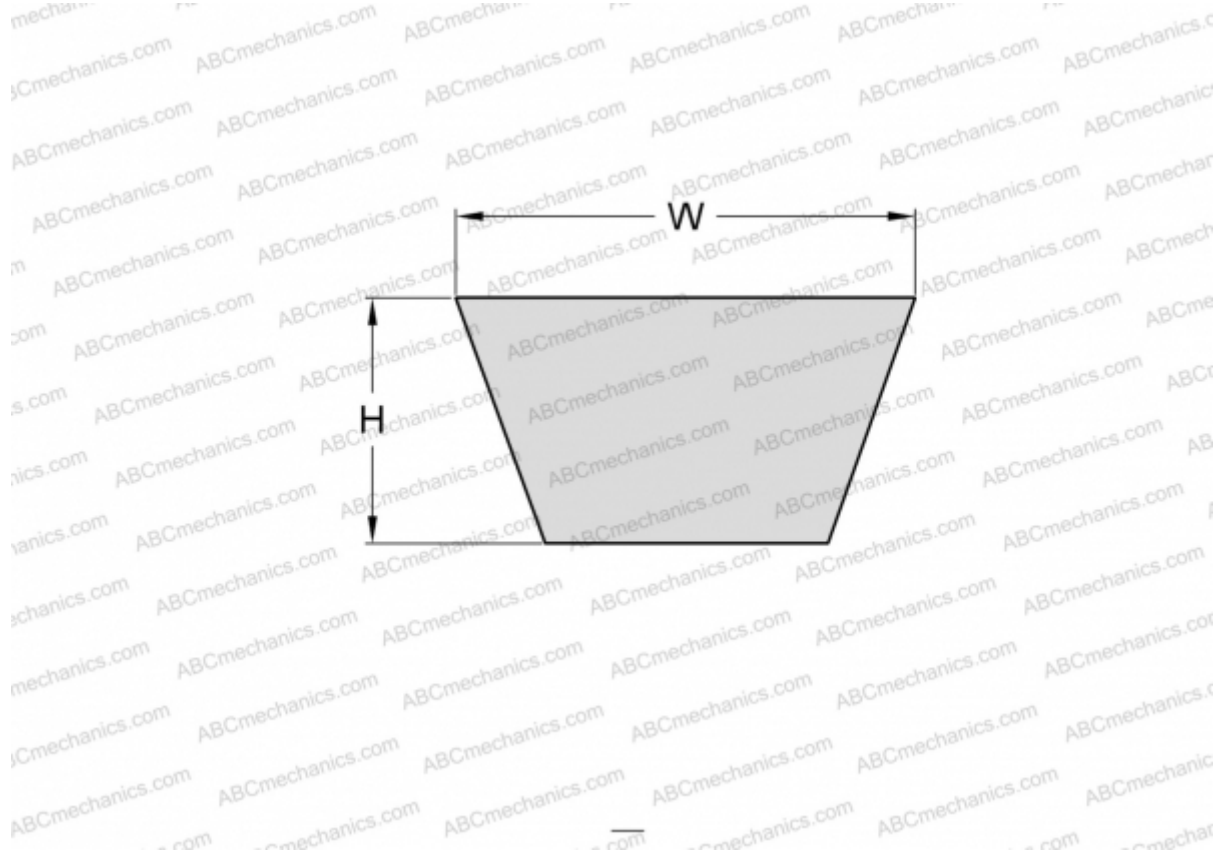

PHG AX65 SKF

Cogged raw edge classical belt

TYPE: V- belts, Classical, Cogged raw edge, Section X13/AX (SKF)

Technical specification

DIMENSIONS, MM

Estimated length	1690,000
Inner length	1651,000
Width, W	13,000
Height, H	8,000